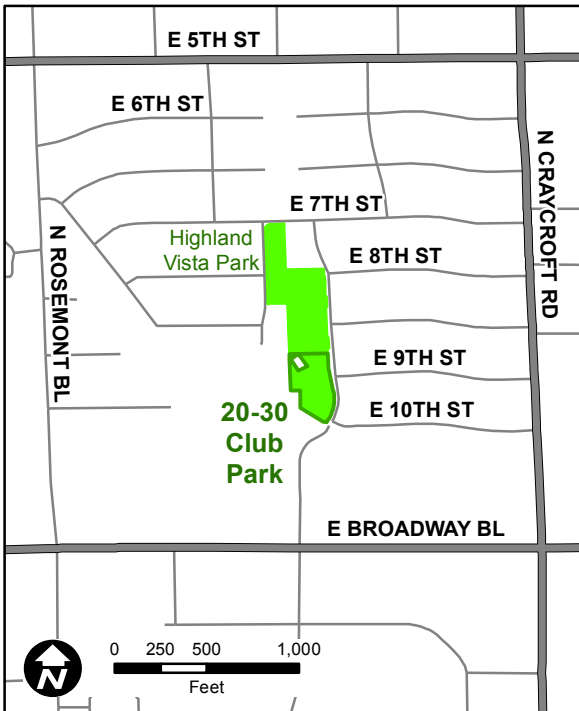

20-30 CLUB PARK

201 N. Woodland Vista • Tucson, AZ 85711

Park Hours: 6:00 a.m. to 10:30 p.m.

1.5 acres

Park Facilities:

- Walking Path (0.5 mi, loop around 23-30 Club Park and Highland Vista Park)
- Benches (2)
- Water Harvesting Project

No Ramadas
No Restrooms

©TPRD 8/31/2016 jjp

Tucson Parks and Recreation
900 S. Randolph Way • Tucson AZ 85716
(520)791-4873 • www.tucsonaz.gov/parks