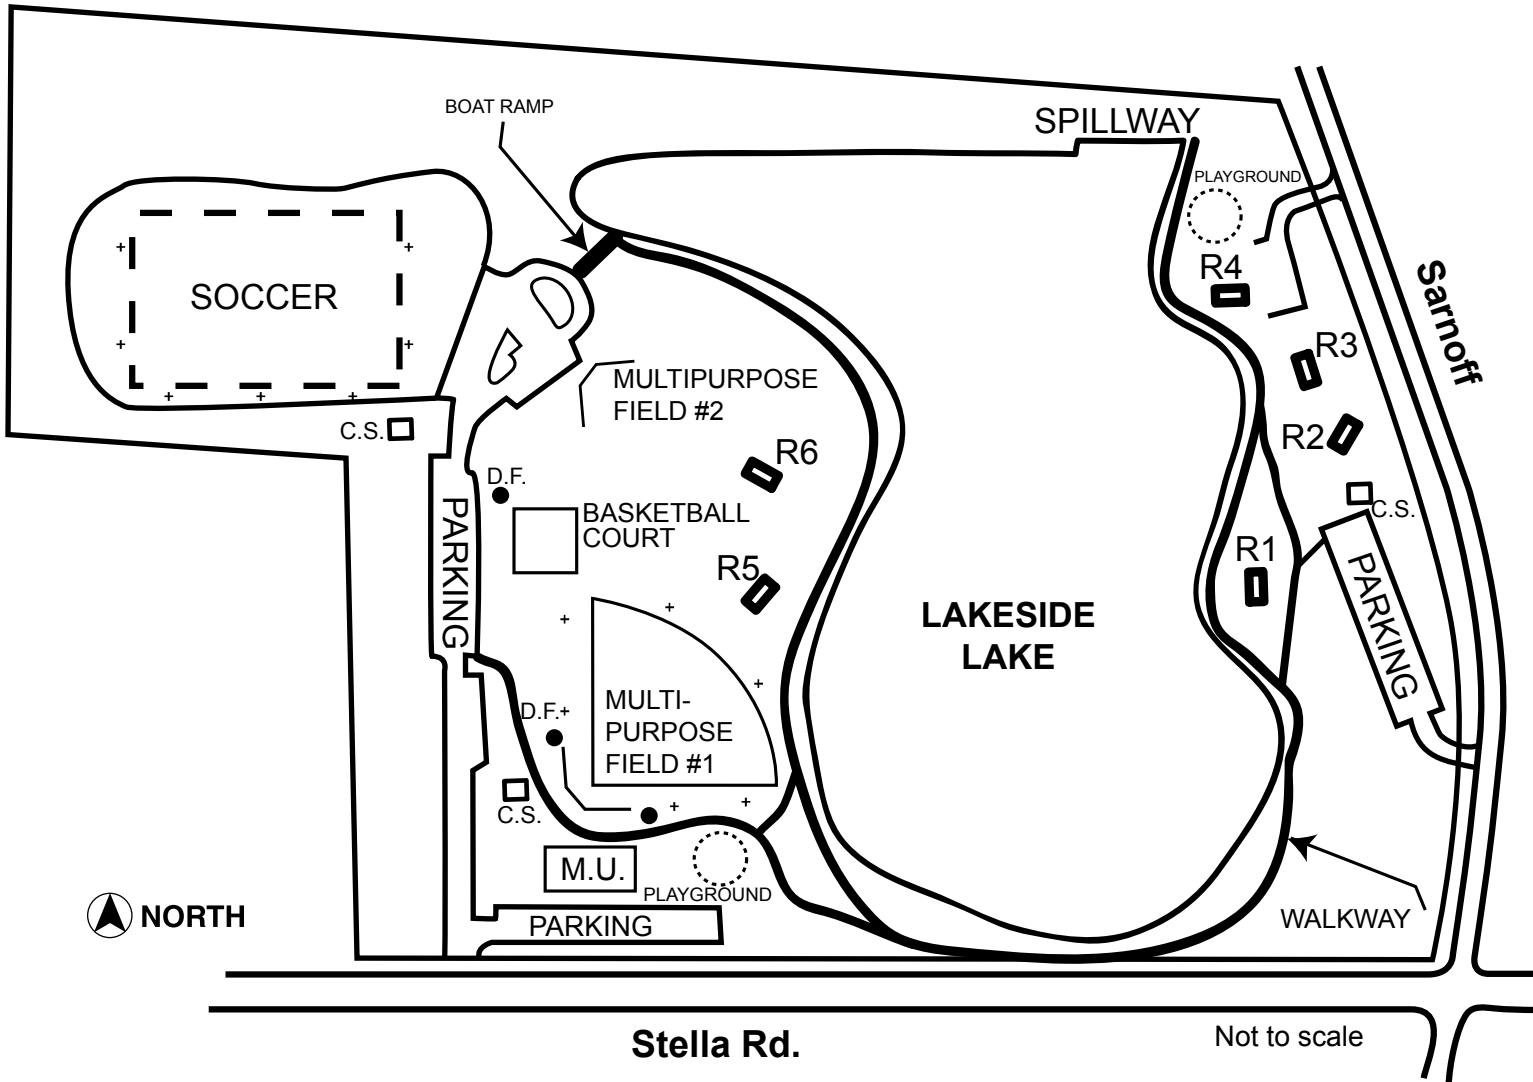

LAKESIDE PARK

8300 E. Stella Rd.

LEGEND

- East District
- Multipurpose # 1, lights
- Multipurpose # 2, no lights
- Ramada (6) with tables
(Please note: Ramadas 2 and 3 do not allow jumping castles)
- Comfort Stations (3)
- Playgrounds (2)
- Soccer Field, with lights
- Basketball Court, lights
- Multipurpose Court
- Walking Path

No Amusement Equipment allowed
Ramada 1, 2, 3 and 4