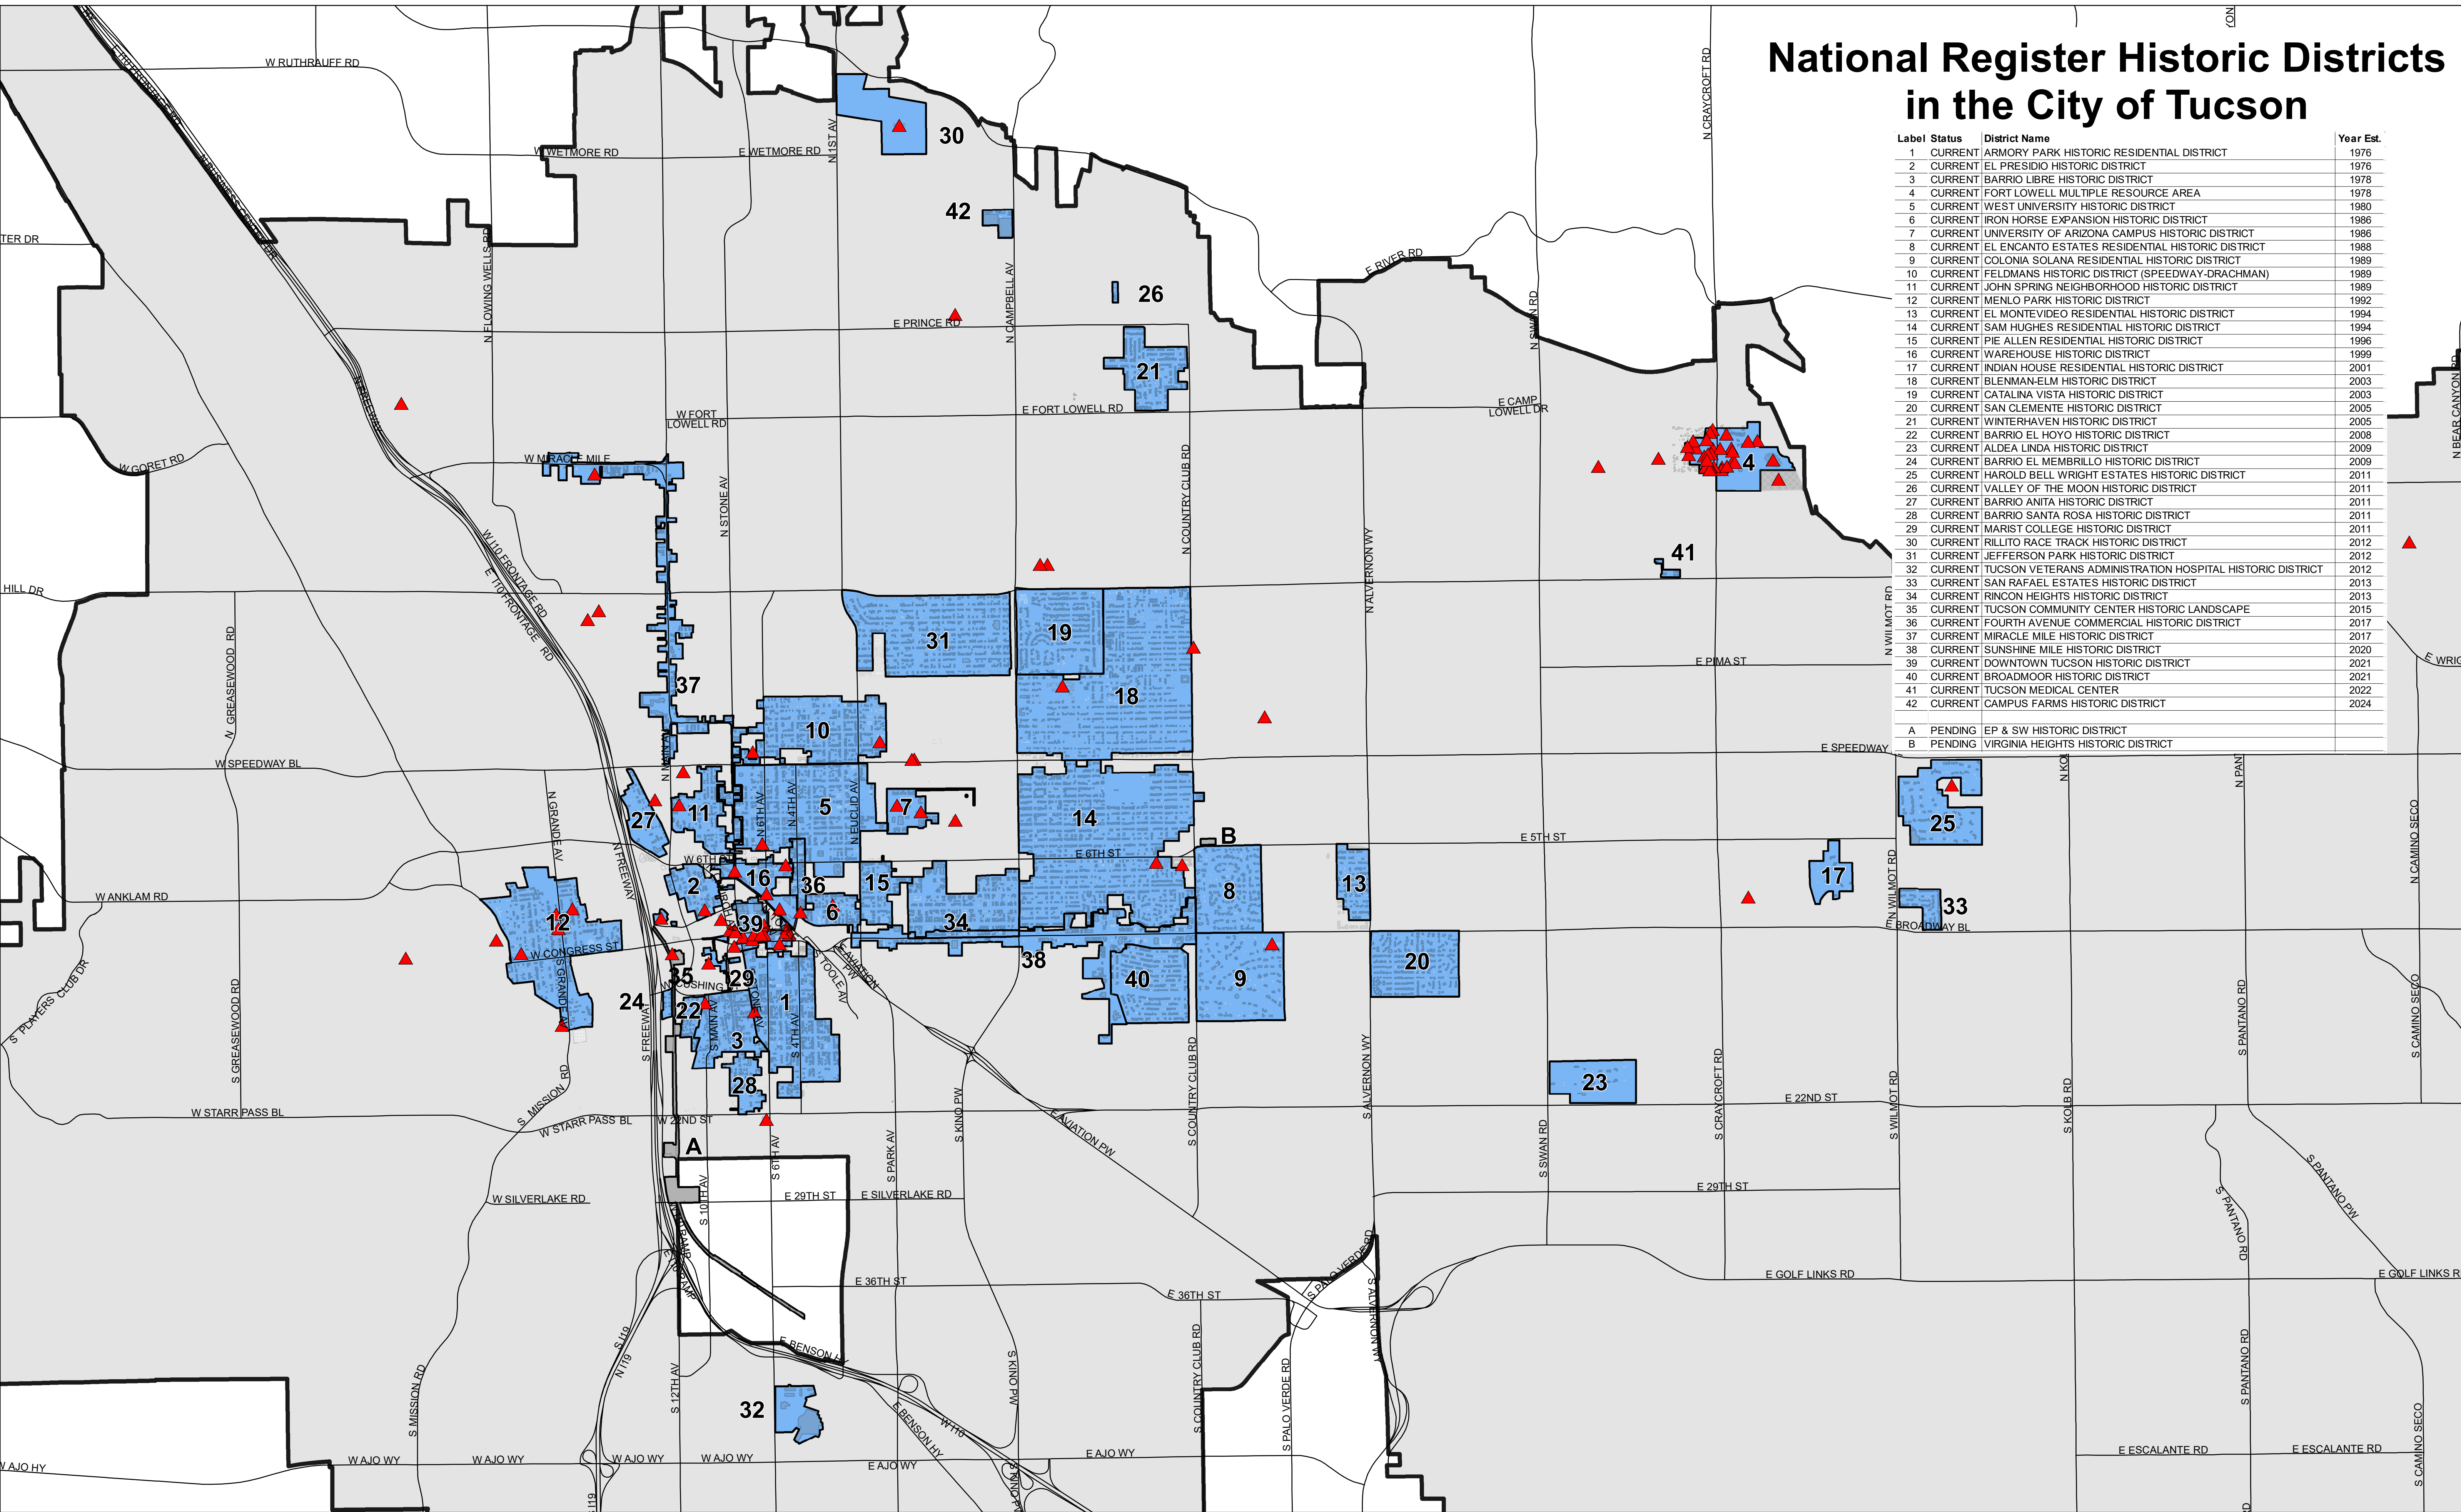

National Register Historic Districts in the City of Tucson

Label	Status	District Name	Year Est.
1	CURRENT	ARMORY PARK HISTORIC RESIDENTIAL DISTRICT	1976
2	CURRENT	EL PRESIDIO HISTORIC DISTRICT	1976
3	CURRENT	BARRIO LIBRE HISTORIC DISTRICT	1978
4	CURRENT	FORT LOWELL MULTIPLE RESOURCE AREA	1978
5	CURRENT	WEST UNIVERSITY HISTORIC DISTRICT	1980
6	CURRENT	IRON HORSE EXPANSION HISTORIC DISTRICT	1986
7	CURRENT	UNIVERSITY OF ARIZONA CAMPUS HISTORIC DISTRICT	1986
8	CURRENT	EL ENCANTO ESTATES RESIDENTIAL HISTORIC DISTRICT	1988
9	CURRENT	COLONIA SOLANA RESIDENTIAL HISTORIC DISTRICT	1989
10	CURRENT	FELDMANS HISTORIC DISTRICT (SPEEDWAY-DRACHMAN)	1989
11	CURRENT	JOHN SPRING NEIGHBORHOOD HISTORIC DISTRICT	1989
12	CURRENT	MENLO PARK HISTORIC DISTRICT	1992
13	CURRENT	EL MONTEVIDEO RESIDENTIAL HISTORIC DISTRICT	1994
14	CURRENT	SAM HUGHES RESIDENTIAL HISTORIC DISTRICT	1994
15	CURRENT	PIE ALLEN RESIDENTIAL HISTORIC DISTRICT	1996
16	CURRENT	WAREHOUSE HISTORIC DISTRICT	1999
17	CURRENT	INDIAN HOUSE RESIDENTIAL HISTORIC DISTRICT	2001
18	CURRENT	BLENNMAN-ELM HISTORIC DISTRICT	2003
19	CURRENT	CATALINA VISTA HISTORIC DISTRICT	2003
20	CURRENT	SAN CLEMENTE HISTORIC DISTRICT	2005
21	CURRENT	WINTERHAVEN HISTORIC DISTRICT	2005
22	CURRENT	BARRIO EL HOYO HISTORIC DISTRICT	2008
23	CURRENT	ALDEA LINDA HISTORIC DISTRICT	2009
24	CURRENT	BARRIO EL MEMBRILLO HISTORIC DISTRICT	2009
25	CURRENT	HAROLD BELL WRIGHT ESTATES HISTORIC DISTRICT	2011
26	CURRENT	VALLEY OF THE MOON HISTORIC DISTRICT	2011
27	CURRENT	BARRIO ANITA HISTORIC DISTRICT	2011
28	CURRENT	BARRIO SANTA ROSA HISTORIC DISTRICT	2011
29	CURRENT	MARIST COLLEGE HISTORIC DISTRICT	2011
30	CURRENT	RILLITO RACE TRACK HISTORIC DISTRICT	2012
31	CURRENT	JEFFERSON PARK HISTORIC DISTRICT	2012
32	CURRENT	TUCSON VETERANS ADMINISTRATION HOSPITAL HISTORIC DISTRICT	2012
33	CURRENT	SAN RAFAEL ESTATES HISTORIC DISTRICT	2013
34	CURRENT	RINCON HEIGHTS HISTORIC DISTRICT	2013
35	CURRENT	TUCSON COMMUNITY CENTER HISTORIC LANDSCAPE	2015
36	CURRENT	FOURTH AVENUE COMMERCIAL HISTORIC DISTRICT	2017
37	CURRENT	MIRACLE MILE HISTORIC DISTRICT	2017
38	CURRENT	SUNSHINE MILE HISTORIC DISTRICT	2020
39	CURRENT	DOWNTOWN TUCSON HISTORIC DISTRICT	2021
40	CURRENT	BROADMOOR HISTORIC DISTRICT	2021
41	CURRENT	TUCSON MEDICAL CENTER	2022
42	CURRENT	CAMPUS FARMS HISTORIC DISTRICT	2024
A	PENDING	EP & SW HISTORIC DISTRICT	
B	PENDING	VIRGINIA HEIGHTS HISTORIC DISTRICT	