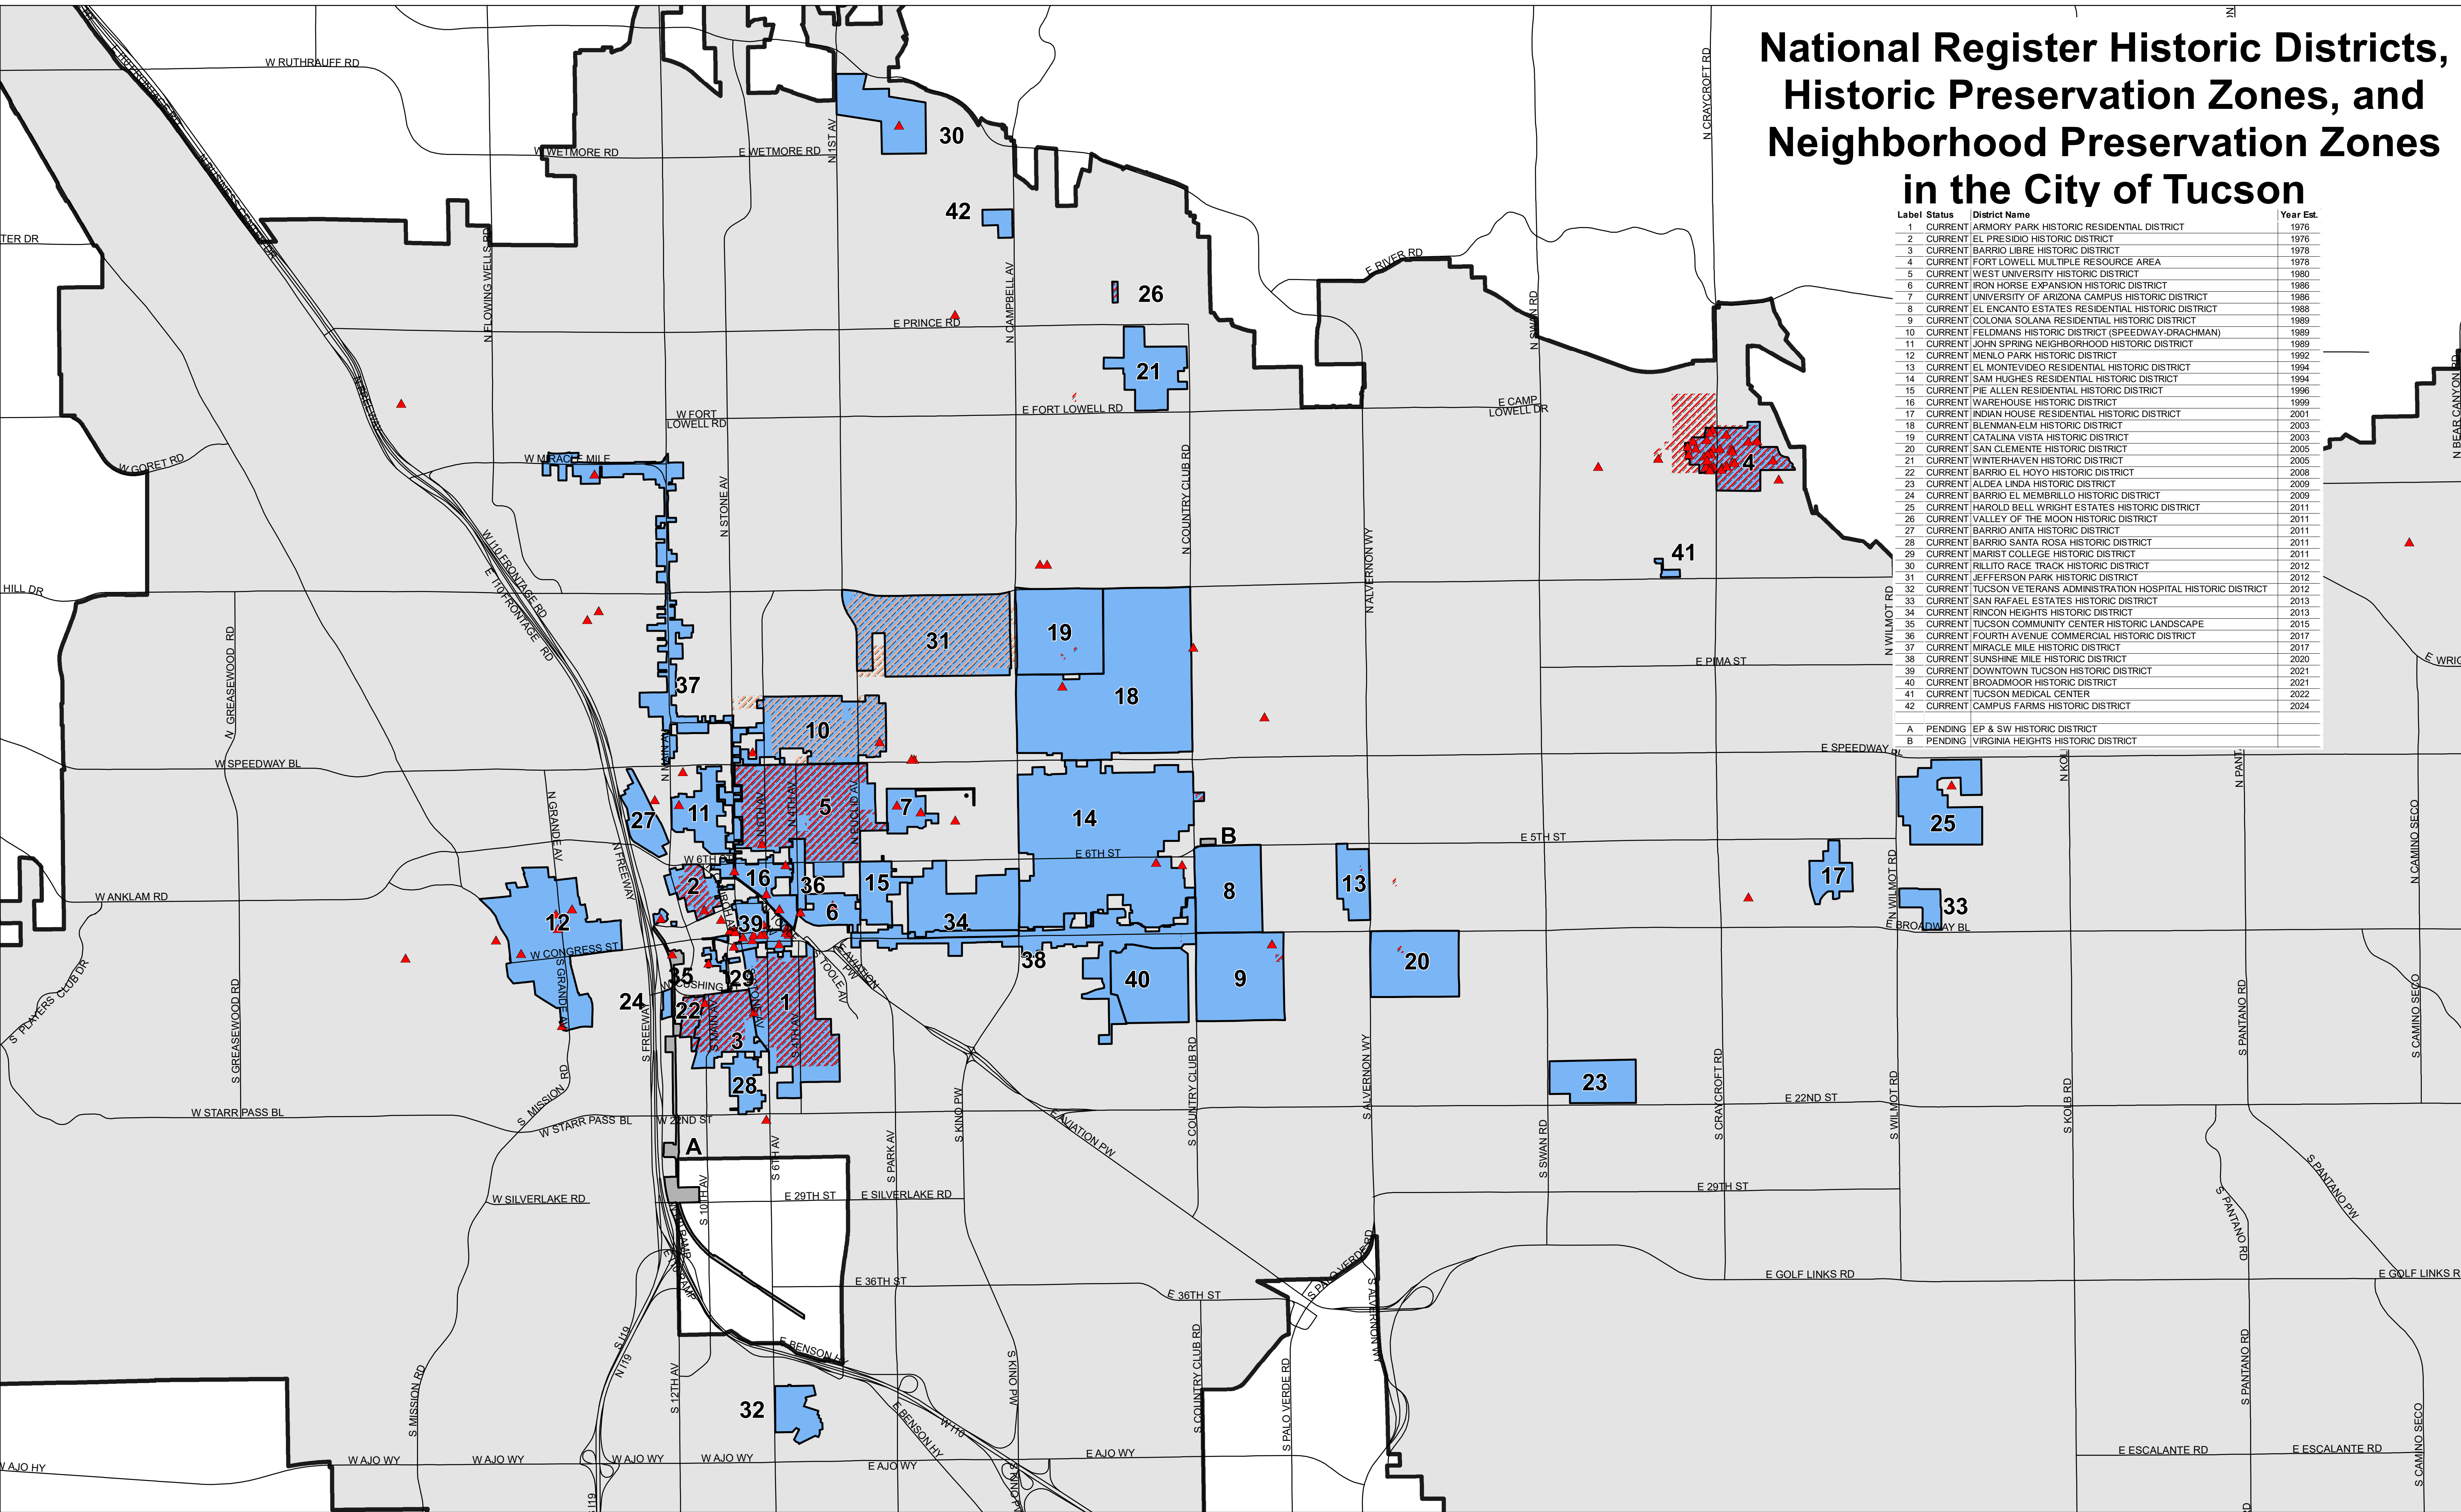

National Register Historic Districts, Historic Preservation Zones, and Neighborhood Preservation Zones in the City of Tucson

Label	Status	District Name	Year Est.
1	CURRENT	ARMORY PARK HISTORIC RESIDENTIAL DISTRICT	1976
2	CURRENT	EL PRESIDIO HISTORIC DISTRICT	1976
3	CURRENT	BARRIO LIBRE HISTORIC DISTRICT	1978
4	CURRENT	FORT LOWELL MULTIPLE RESOURCE AREA	1978
5	CURRENT	WEST UNIVERSITY HISTORIC DISTRICT	1980
6	CURRENT	IRON HORSE EXPANSION HISTORIC DISTRICT	1986
7	CURRENT	UNIVERSITY OF ARIZONA CAMPUS HISTORIC DISTRICT	1986
8	CURRENT	EL ENCANTO ESTATES RESIDENTIAL HISTORIC DISTRICT	1988
9	CURRENT	COLONIA SOLANA RESIDENTIAL HISTORIC DISTRICT	1989
10	CURRENT	FELDMANS HISTORIC DISTRICT (SPEEDWAY-DRACHMAN)	1989
11	CURRENT	JOHN SPRING NEIGHBORHOOD HISTORIC DISTRICT	1989
12	CURRENT	MENLO PARK HISTORIC DISTRICT	1992
13	CURRENT	EL MONTEVIDEO RESIDENTIAL HISTORIC DISTRICT	1994
14	CURRENT	SAM HUGHES RESIDENTIAL HISTORIC DISTRICT	1994
15	CURRENT	PIE ALLEN RESIDENTIAL HISTORIC DISTRICT	1996
16	CURRENT	WAREHOUSE HISTORIC DISTRICT	1999
17	CURRENT	INDIAN HOUSE RESIDENTIAL HISTORIC DISTRICT	2001
18	CURRENT	BLEMMAN-ELM HISTORIC DISTRICT	2003
19	CURRENT	CATALINA VISTA HISTORIC DISTRICT	2003
20	CURRENT	SAN CLEMENTE HISTORIC DISTRICT	2005
21	CURRENT	WINTERHAVEN HISTORIC DISTRICT	2005
22	CURRENT	BARRIO EL HOYO HISTORIC DISTRICT	2008
23	CURRENT	ALDEA LINDA HISTORIC DISTRICT	2009
24	CURRENT	BARRIO EL MEMBRILLO HISTORIC DISTRICT	2009
25	CURRENT	HAROLD BELL WRIGHT ESTATES HISTORIC DISTRICT	2011
26	CURRENT	VALLEY OF THE MOON HISTORIC DISTRICT	2011
27	CURRENT	BARRIO ANITA HISTORIC DISTRICT	2011
28	CURRENT	BARRIO SANTA ROSA HISTORIC DISTRICT	2011
29	CURRENT	MARIST COLLEGE HISTORIC DISTRICT	2011
30	CURRENT	RILLITO RACE TRACK HISTORIC DISTRICT	2012
31	CURRENT	JEFFERSON PARK HISTORIC DISTRICT	2012
32	CURRENT	TUCSON VETERANS ADMINISTRATION HOSPITAL HISTORIC DISTRICT	2012
33	CURRENT	SAN RAFAEL ESTATES HISTORIC DISTRICT	2013
34	CURRENT	RINCON HEIGHTS HISTORIC DISTRICT	2013
35	CURRENT	TUCSON COMMUNITY CENTER HISTORIC LANDSCAPE	2015
36	CURRENT	FOURTH AVENUE COMMERCIAL HISTORIC DISTRICT	2017
37	CURRENT	MIRACLE MILE HISTORIC DISTRICT	2017
38	CURRENT	SUNSHINE MILE HISTORIC DISTRICT	2020
39	CURRENT	DOWNTOWN TUCSON HISTORIC DISTRICT	2021
40	CURRENT	BROADMOOR HISTORIC DISTRICT	2021
41	CURRENT	TUCSON MEDICAL CENTER	2022
42	CURRENT	CAMPUS FARMS HISTORIC DISTRICT	2024
A	PENDING	EP & SW HISTORIC DISTRICT	
B	PENDING	VIRGINIA HEIGHTS HISTORIC DISTRICT	