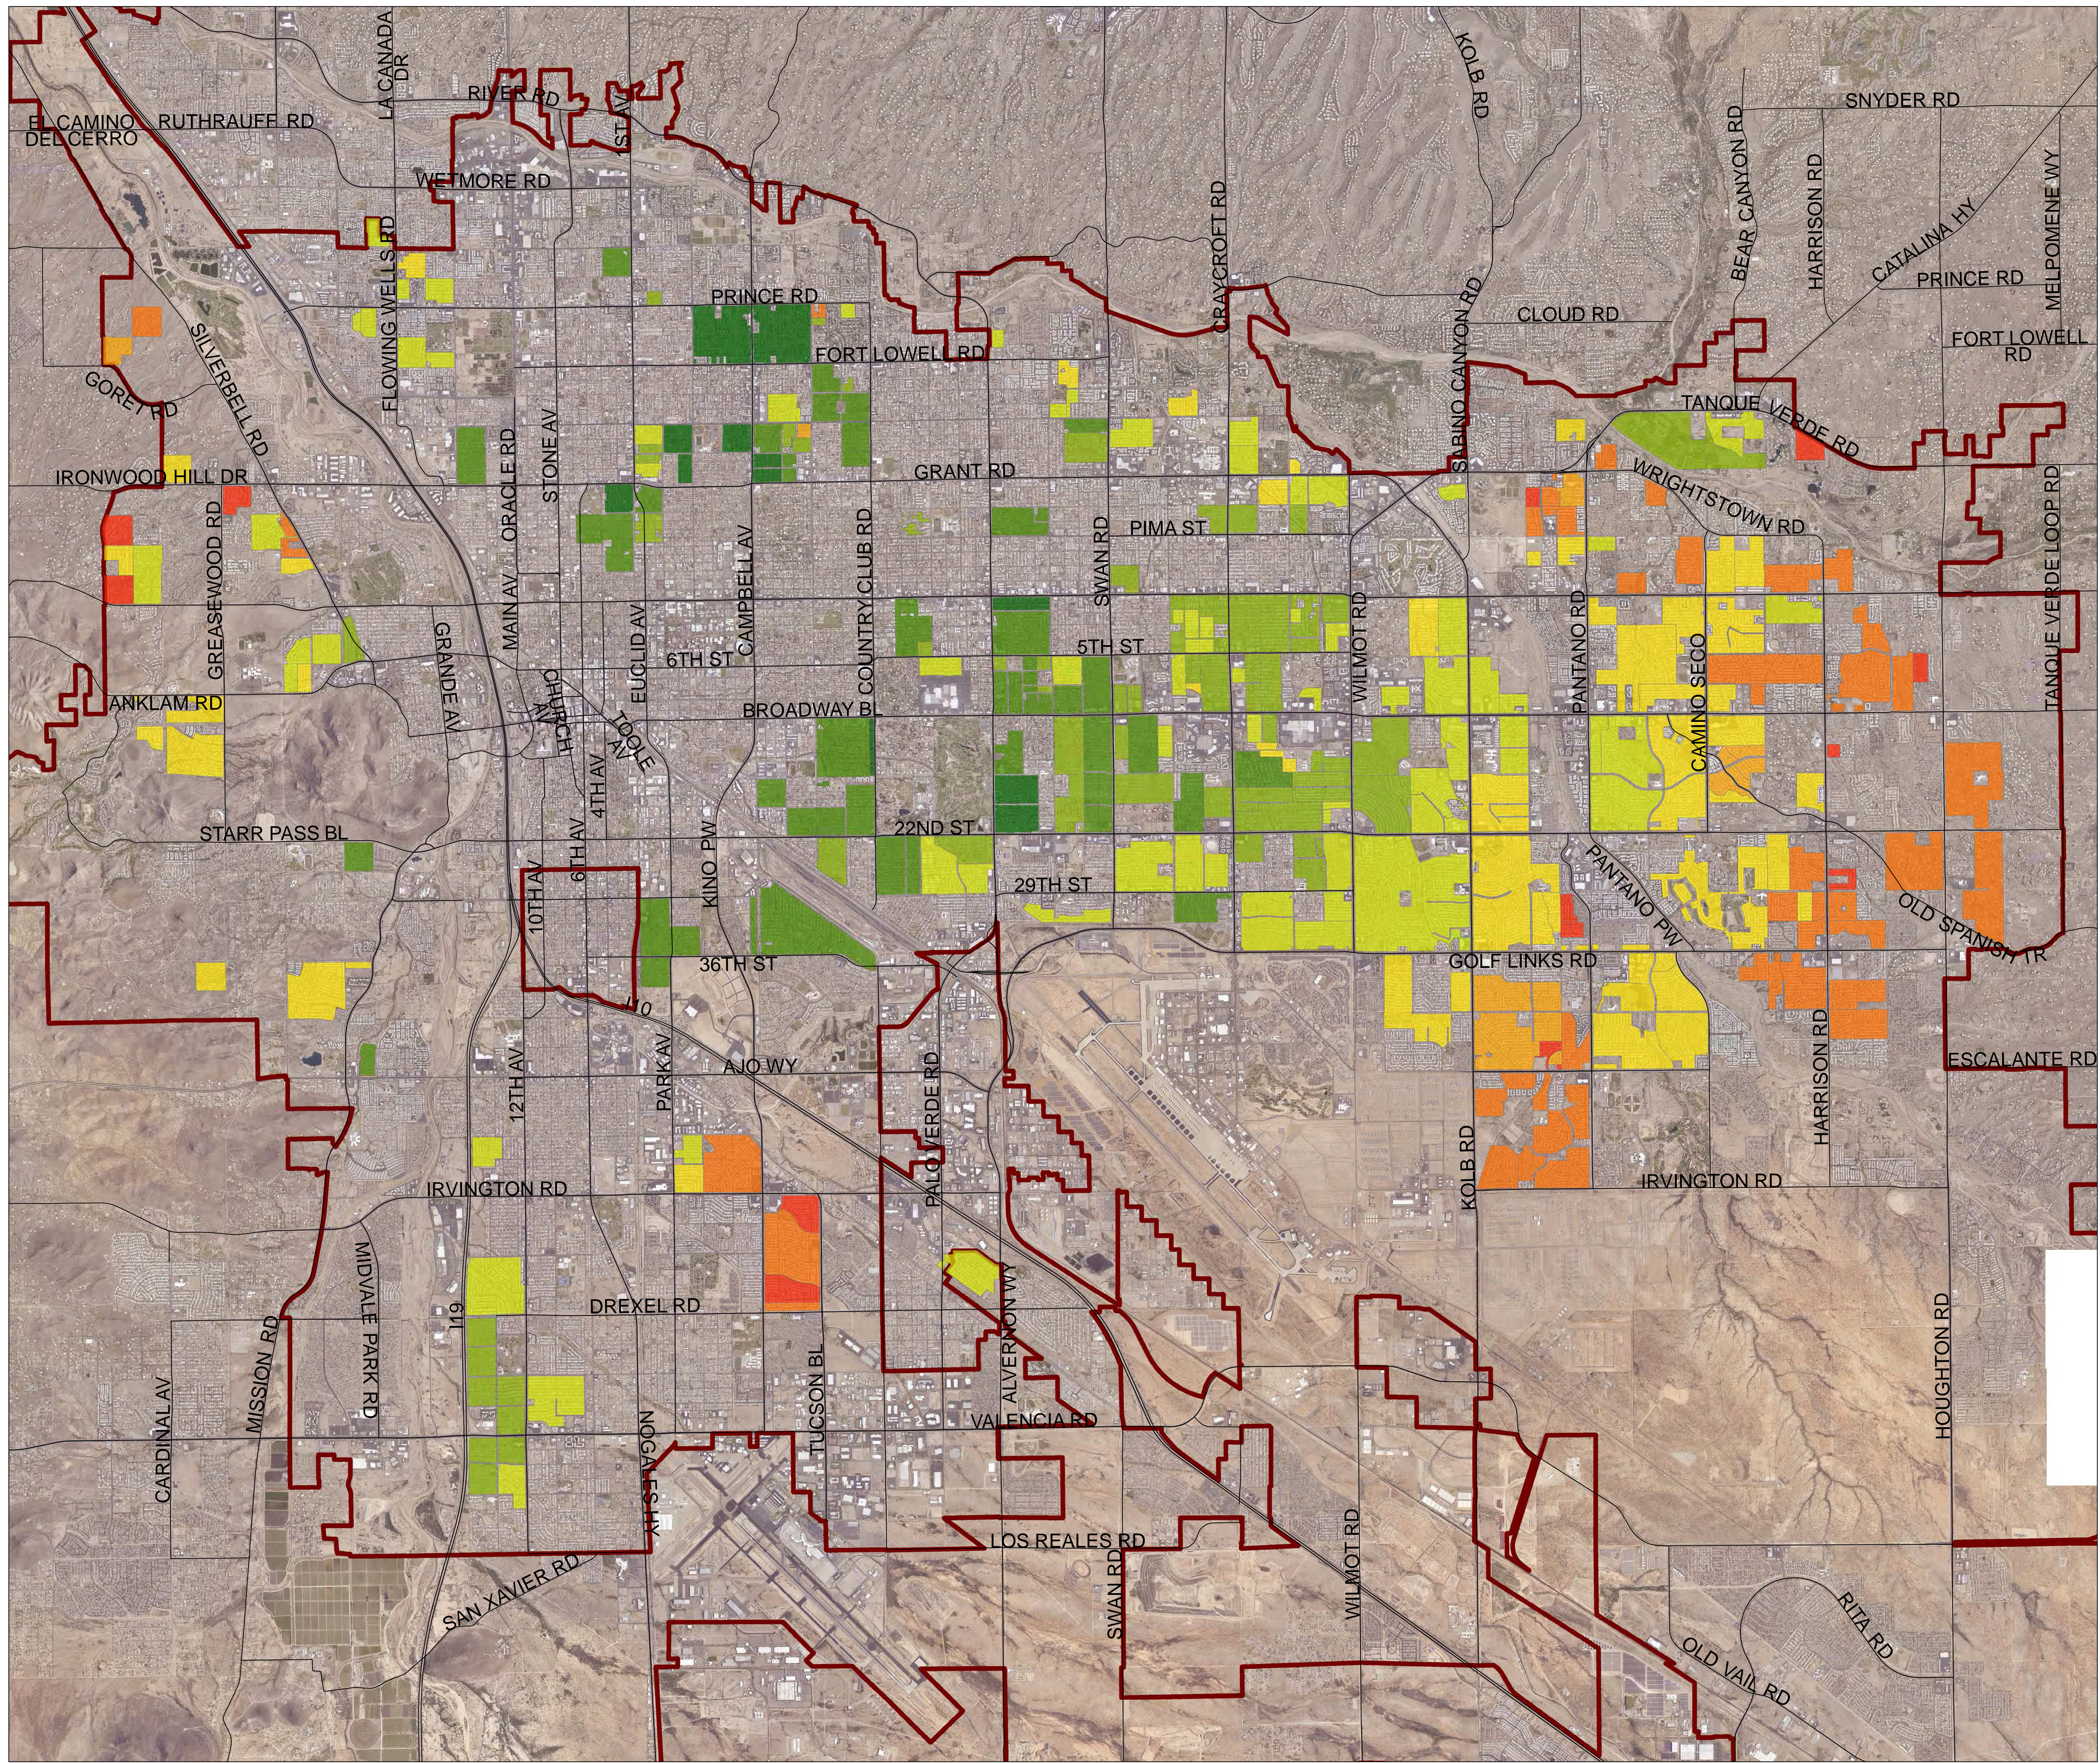

Start Date of Primary Build-Out

Start Date of Primary Build-Out

- pre-1945
- 1945-49
- 1950-54
- 1955-59
- 1960-64
- 1965-69
- 1970-74
- 1975-79

City of Tucson

PDSD/Historic Preservation
11/21/2016