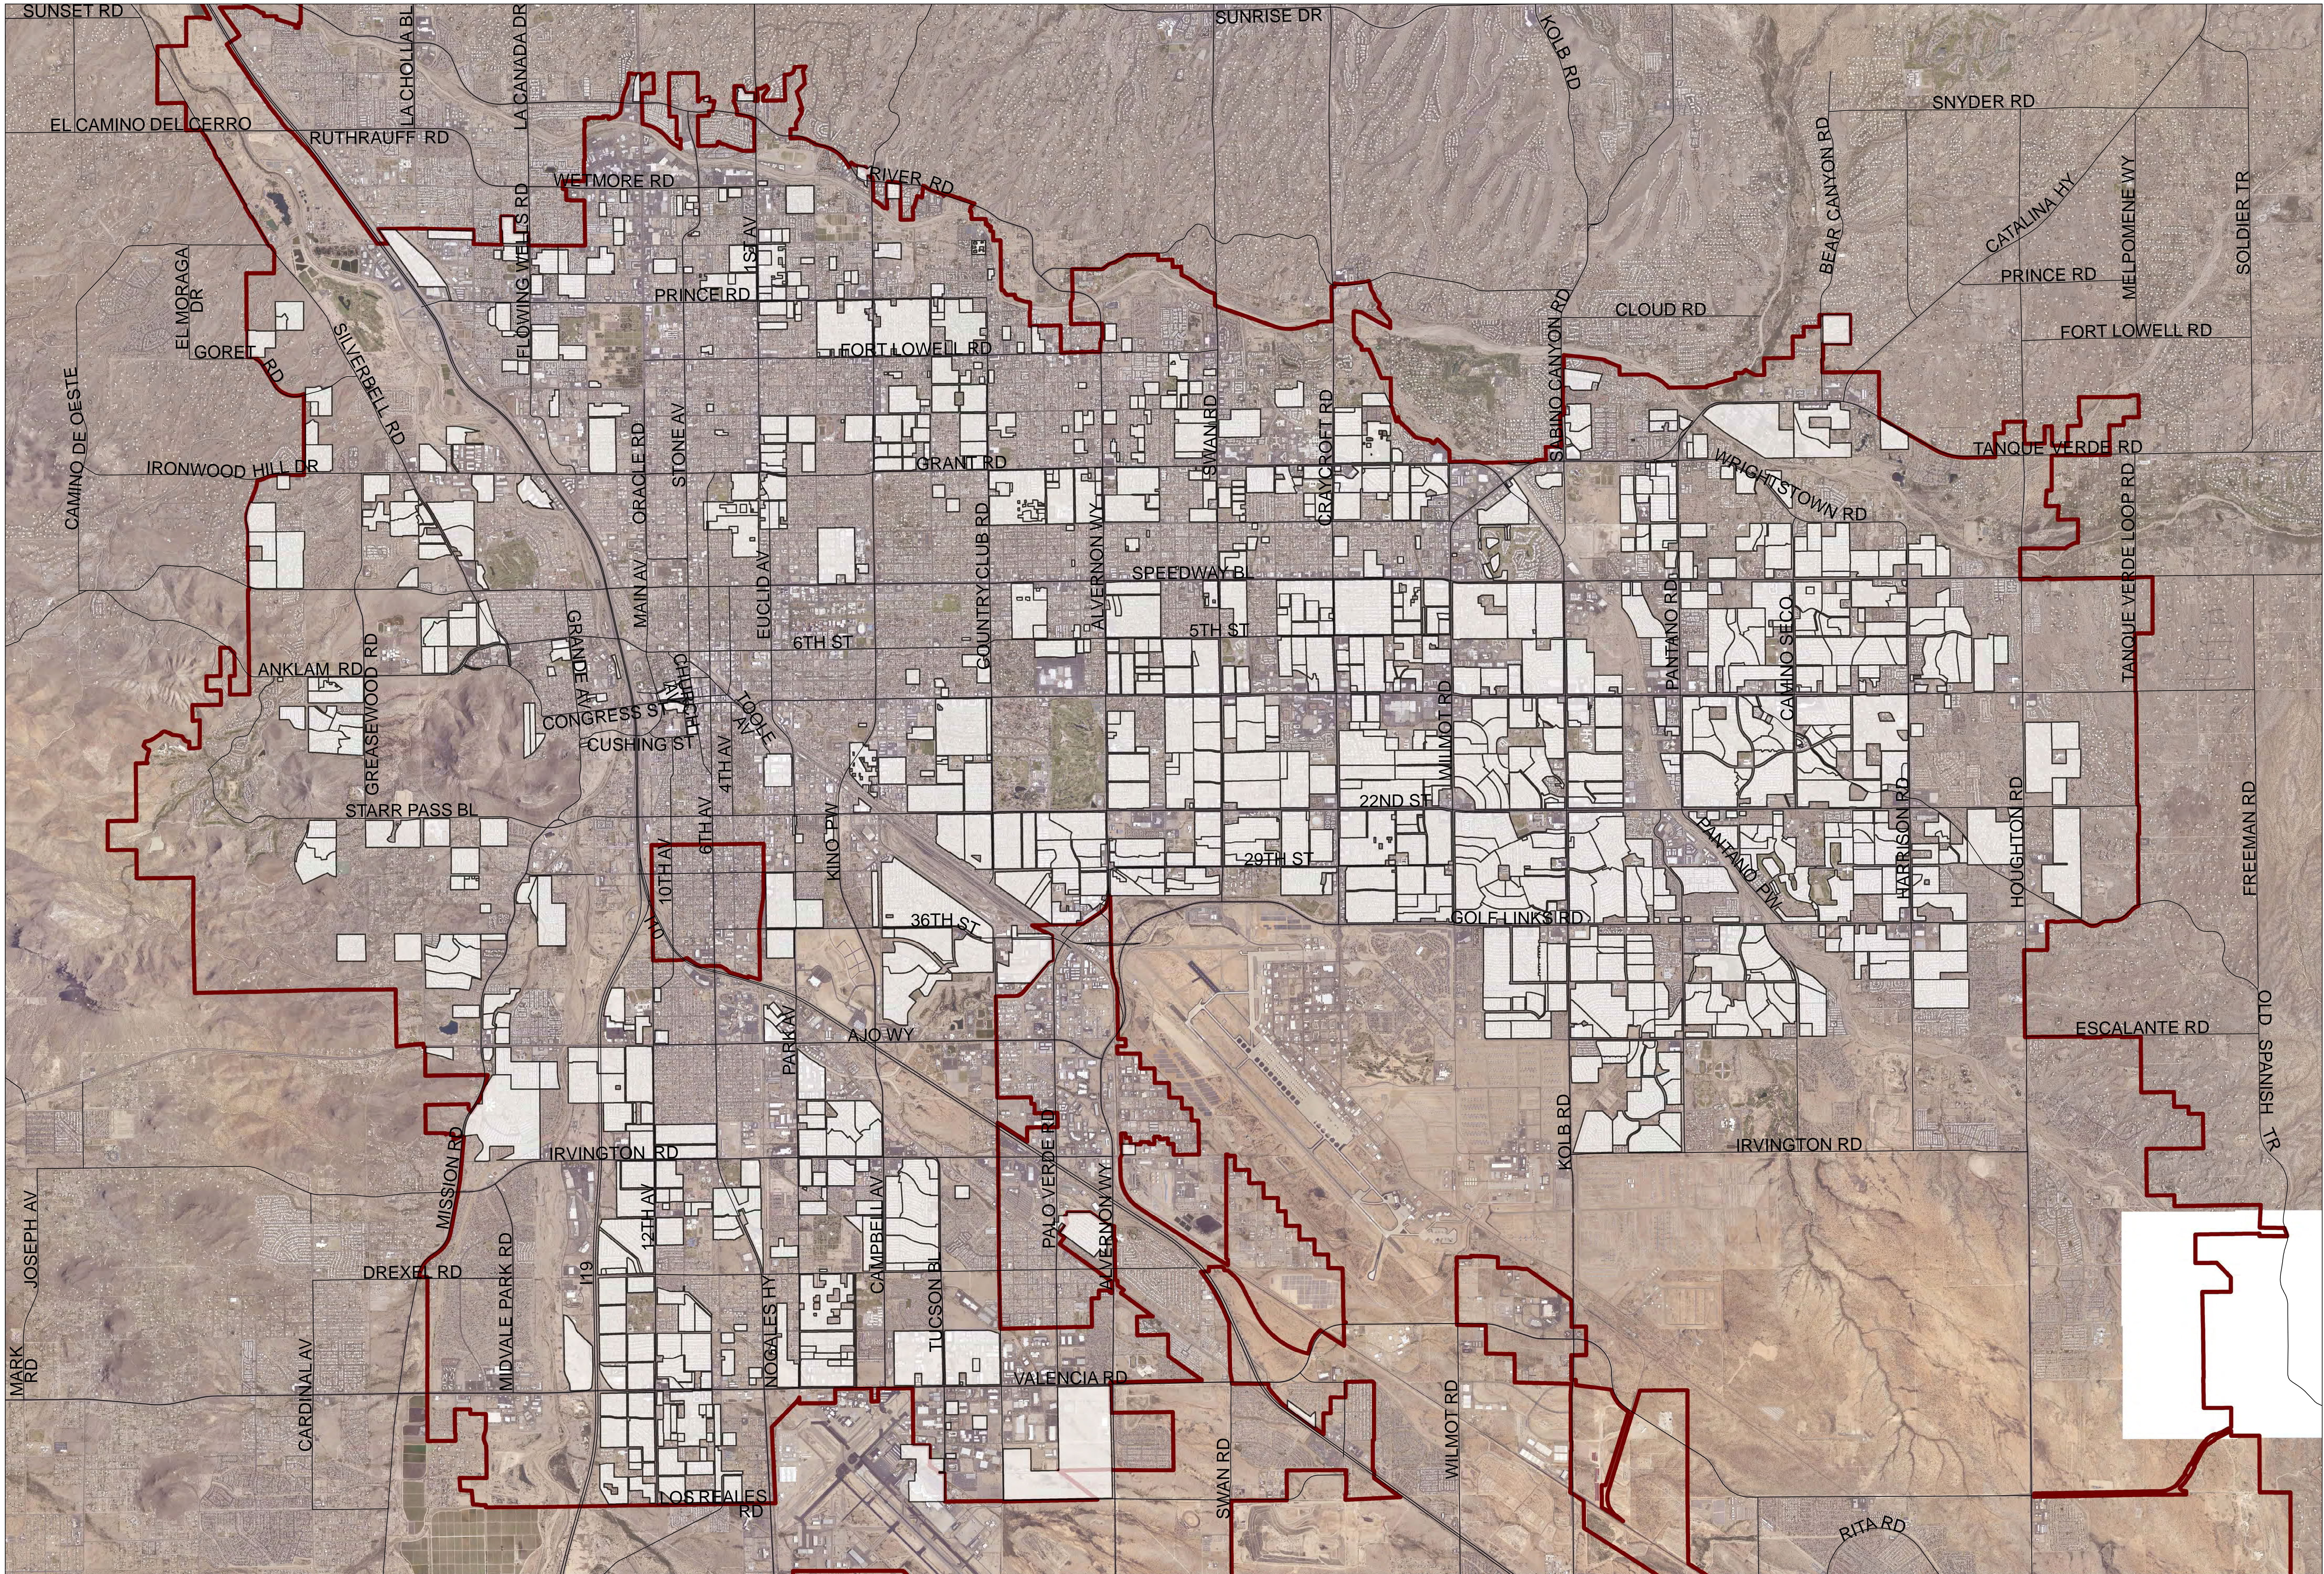

Tucson Subdivision Development 1945-1975

City of Tucson

PDSD/Historic Preservation
11/21/2016