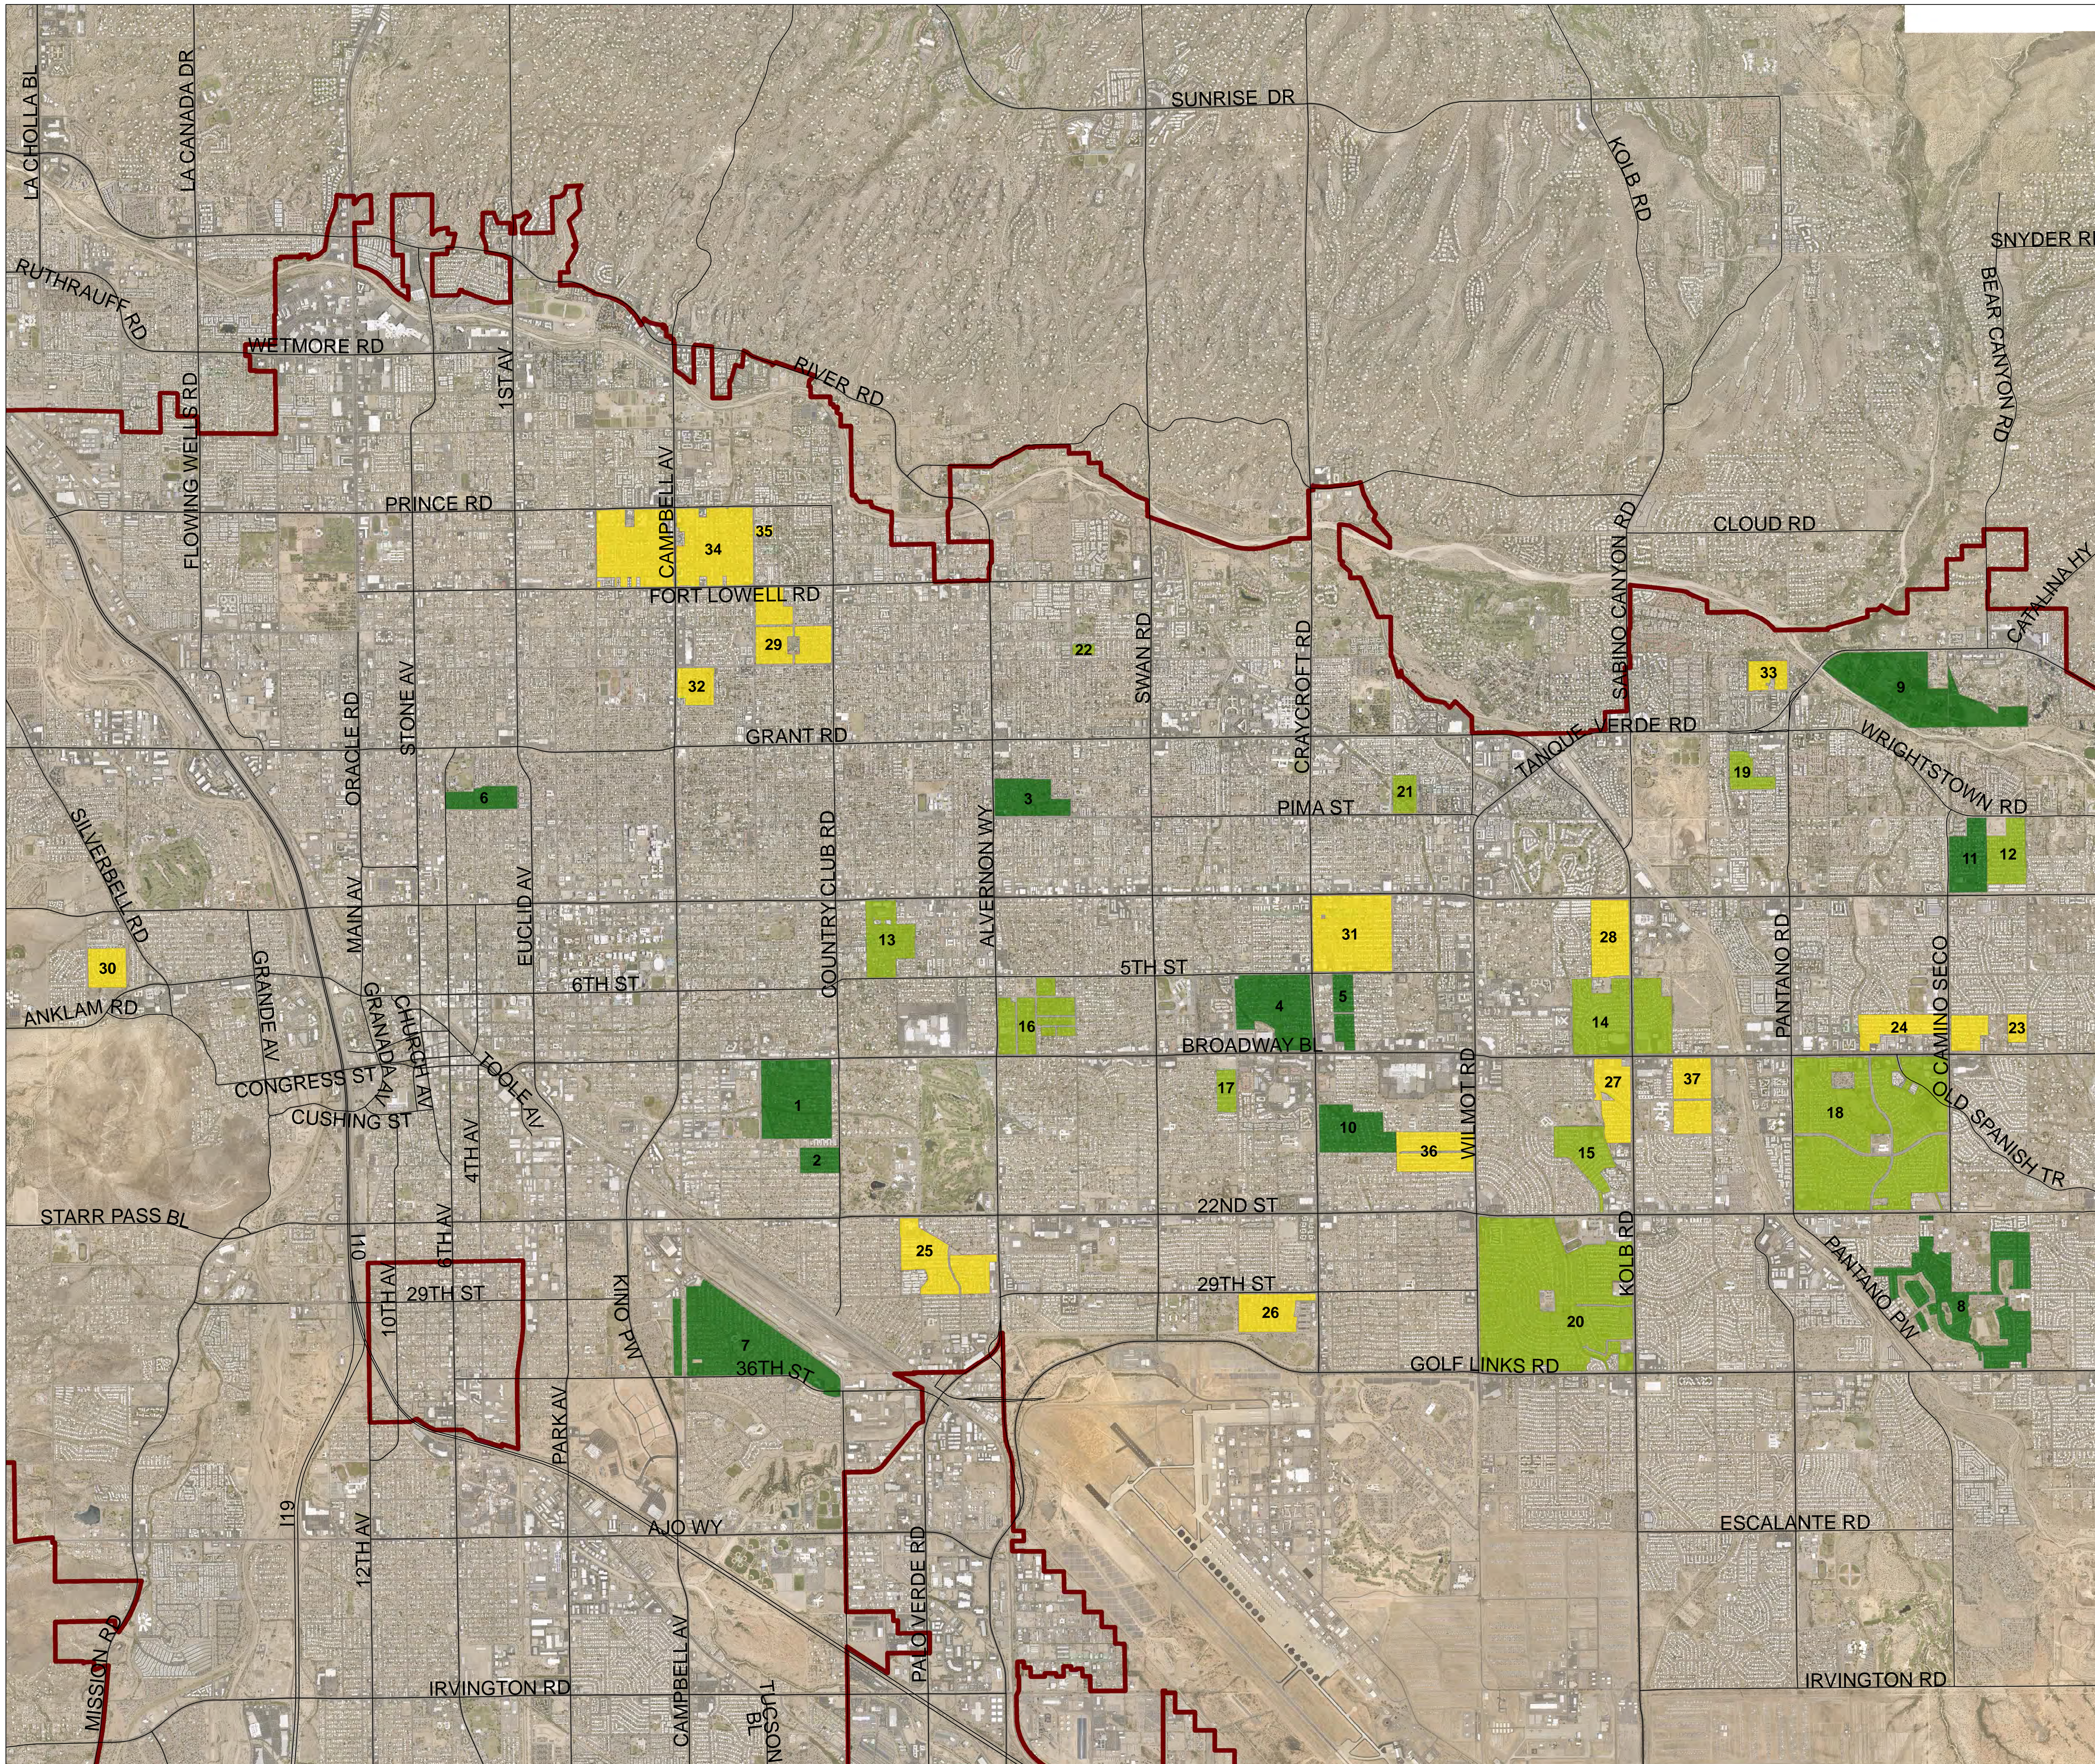

PDSD/Historic Preservation
11/21/2016

Priority Subdivisions

 City of Tucson

PDSD/Historic Preservation
11/21/2016

Highest Priority

- 1 Broadmoor
- 2 Country Club Manor (Sundt houses on 17th, 18th, Eastland Streets)
- 3 Frontier Village
- 4 Highland Vista-Cinco Via (contributing plats include Highland Vista, Cinco Via, Rosemont Park and Cloverland Addition)
- 5 Leonora Addition
- 6 Mansfield Heights/Tucson Heights (veterans houses on Waverly, Seneca and Linden Streets)
- 7 Pueblo Gardens
- 8 Rolling Hills (plats 1-5)
- 9 Tanque Verde Country Estates
- 10 Wilshire Heights
- 11 Windsor Park

Priority

- 23 Berkshire Terrace
- 24 Centennial Park
- 25 Citation Park
- 26 Ferry Addition (Valentine Homes only)
- 27 Glen Heather Estates
- 28 Green Hills
- 29 La Madera-Miramonte
- 30 Mecedora Club Estates
- 31 Mitman
- 32 North Campbell Estates
- 33 Rancho Perdido Estates
- 34 Richland Heights
- 35 Rosedale Acres
- 36 San Fernando Village
- 37 Vista Del Sahuaro (phases I and II)