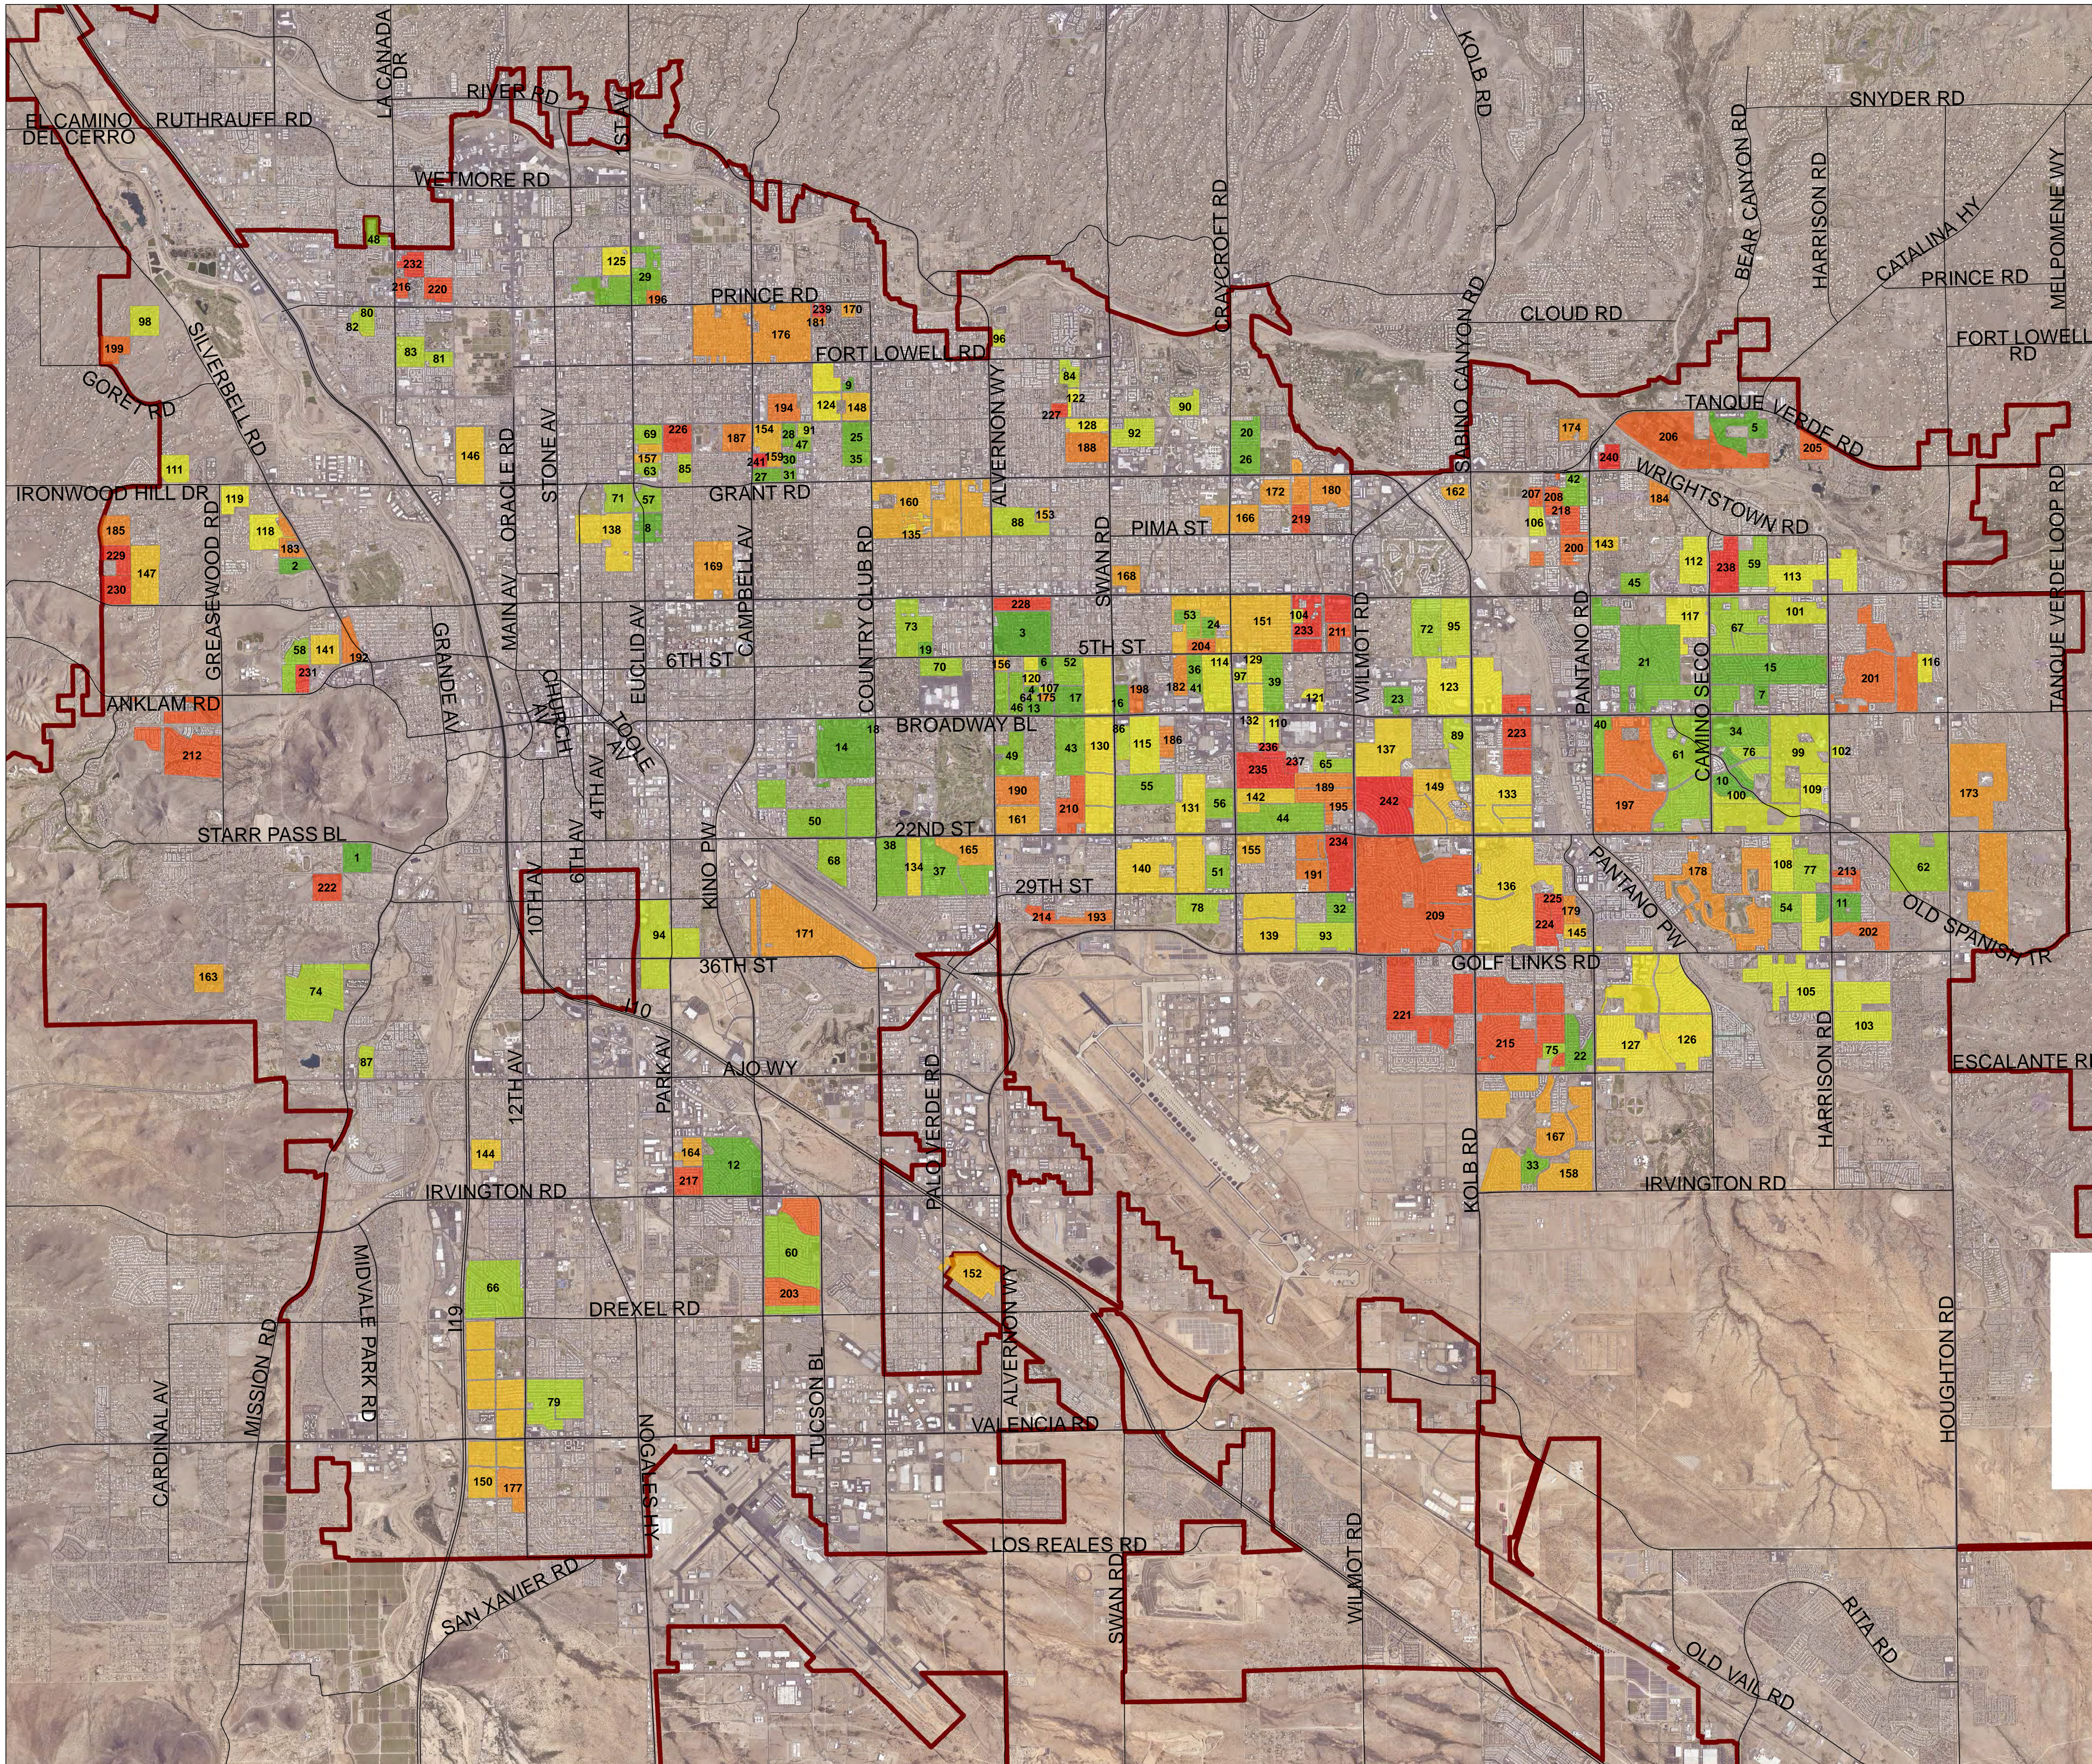

Post-World War II Subdivision Survey

MAP NUMBER	SUBDIVISION	MAP NUMBER	SUBDIVISION
1	"A" MOUNTAIN ADDITION	122	KAPSAL ADDITION
2	ALDEA VISTA	123	KINGSTON KNOLLS TERRACE
3	ALVERNON ADDITION	124	LA MADERA ADDITION
4	ARNOLD MANOR	125	LA MESA
5	BEAR CANYON WOODS	126	LAKECREST
6	BELMONT HEIGHTS	127	LAKESIDE
7	BERKSHIRE TERRACE	128	LAUREL ADDITION
8	BILTMORE ADDITION	129	LEONORA ADDITION
9	BLACKLIDGE ADDITION	130	LINDEN PARK
10	BLUE RIDGE ESTATES	131	LOMA LINDA ESTATES
11	BRAEWOOD TERRACE (1-107)	132	LOMA VERDE ADDITION
12	BRAVO 1	133	LONGVIEW ESTATES
13	BRENTWOOD	134	LORENA HOMESITES
14	BROADWOOD	135	LYNWOOD GROVE ANNEX
15	BROADWAY EAST	136	MANANA GRANDE
16	BROADWAY ESTATES	137	MANANA VISTA
17	BROADWAY MANOR	138	MANSFIELD HEIGHTS
18	BROADWAY VILLAGE	139	MARYVALE MANOR
19	BUNELL ADDITION	140	MAYFAIR TERRACE
20	CARLOS TERRACE	141	MECEDORA CLUB ESTATES
21	CARRIAGE HILL	142	MESA VILLAGE ESTATES
22	CARSON PARK	143	MI CASITA
23	CASA LOMA ESTATES	144	MICHIGAN MANOR
24	CASA MESA	145	MIRA MESA (1-47)
25	CASA SOLARIEGA	146	MIRACLE MILE MANOR
26	CASAS DE CARLOS	147	MIRAFLORES ESTATES
27	CASAS HERMOSAS	148	MIRAMONTE
28	CASAS LINDAS EST. AMENDED	149	MIRAMONTE TERRACE
29	CATALINA SUBDIVISION	150	MISSION MANOR
30	CATALINA VIEW ADD'N.	151	MITMAN ADDITION
31	CATALINA VISTA PARK	152	MORTIMORE ADDITION
32	CAVALIER ESTATES	153	NEW SIERRA VISTA ADDITION
33	CEDAR GROVE	154	NORTH CAMPBELL ESTATES
34	CENTENNIAL PARK	155	NORTHGATE
35	CHULA VISTA ADDITION	156	NORTHY - TRAGLE ADDITION
36	CINCO VIA	157	OCOTILLO PARK
37	CITATION PARK	158	OLIVE GROVE
38	CITY PARKSIDE	159	OLIVE PARK
39	CLARA VISTA	160	PALO VERDE ADDITION
40	CLOUD RIDGE EAST	161	PALOMAR ADDITION
41	CLOVERLAND ADDITION	162	PANTANO RIDGE ESTATES
42	COCHISE ESTATES	163	PARADISE MOUNTAIN ESTATES
43	COLONIA ALLEGRE	164	PARK LAKE EAST
44	COLONIA DEL VALLE	165	PARK VIEW ADDITION
45	COLONIA SAGUARO	166	PIMA VERDE
46	COLONIAL ESTATES	167	PINE GROVE
47	COPPER TERRACE ADD'N.	168	PINECREST ADDITION
48	COTTONWOOD MANOR	169	PLUMER & STEWARD'S ADDITION
49	COUNTRY CLUB HEIGHTS	170	PRINCE ROAD TERRACE
50	COUNTRY CLUB MANOR	171	PUEBLO GARDENS
51	CRAYCROFT TERRACE	172	RAINBOW VISTA ESTATES
52	CREST VIEW	173	RANCHO DEL ESTE
53	DARLING ACRES	174	RANCHO PERDIDO ESTATES
54	DARLING HEIGHTS	175	REGENCY MANOR
55	DEL MONTE VILLAGE	176	RICHLAND HEIGHTS
56	DESERT AIRE ADDITION	177	RITA MANOR
57	DESERT HIGHLANDS	178	ROLLING HILLS
58	DESERT HILLS	179	ROLLING HILLS VISTA
59	DESERT PALMS PARK	180	ROSE HILL ESTATES
60	DESERT SHADOWS	181	ROSEDALE ACRES
61	DESERT STEPPES ESTATES	182	ROSEMONT PARK
62	DISCOVERY RIDGE	183	SADDLE HILLS
63	DOS CALLES ADDITION	184	SAGUARO VERDE
64	DOUGLAS CIRCLE ADDITION	185	SAGUARO WEST ESTATES
65	DOUGLAS TERRACE	186	SAMBEER GARDENS
66	DREXEL TERRACE	187	SAMOS SUBDIVISION AMENDED
67	EASTERN HILLS ESTATES	188	SAN CARLOS ADDITION
68	EASTMOOR	189	SAN FERNANDO VILLAGE
69	EL CERRITO EST	190	SAN GABRIEL
70	EL CONQUISTADOR ESTATES	191	SAN PAULO VILLAGE
71	EL CORTEZ HEIGHTS	192	SANTA MARIA
72	EL DORADO HILLS	193	SANTA RITA TERRACE
73	ENCANTO PARK	194	SHAHEEN ESTATES
74	ENCHANTED HILLS	195	SHARON ADDITION
75	ESSEX GARDENS EAST	196	SHERIDAN ADDITION
76	ESTES PARK	197	SHERWOOD VILLAGE TERRACE
77	ESTES PARK NO. 2	198	SIERA ESTATES ADDITION
78	FERRY ADDITION	199	SILVER HILLS ESTATES
79	FIESTA PARK	200	SILVER SHADOWS ESTATES
80	FLOWING WELLS EST.	201	SOLANO ESTATES
81	FLOWING WELLS HOMES	202	STONEGATE
82	FLOWING WELLS TERR.	203	SUMMERFIELD
83	FLOWING WELLS VILLAGE	204	SUNSHINE HOMES ACRES
84	FORT LOWELL ESTATES	205	TANQUE VERDE ACRES
85	FOSTER ADDITION	206	TANQUE VERDE COUNTRY ESTATES
86	FRANKLIN HEIGHTS	207	TANQUE VERDE HEIGHTS
87	FREEDOM HOMES NO. 1	208	TANQUE VERDE TERRACE
88	FRONTIER VILLAGE	209	TERRA DEL SOL
89	GLEN HEATHER ESTATES	210	THOREAU ADDITION
90	GLENN AIRE	211	THUNDERBIRD HEIGHTS
91	GLENN EAST EST.	212	TUCSON PARK WEST
92	GLENN HEIGHTS	213	TWENTY-NINE PALMS
93	GOLF LINKS ADDITION	214	VALENTINE TERRACE
94	GRAND VIEW ADDITION	215	VALLEY VIEW EAST
95	GREEN HILLS	216	VERDE ACRES
96	GREEN VALLEY ADD'N.	217	VERDE PARK
97	GREER HEIGHTS	218	VERDE VISTA
98	HACIENDAS DEL OESTE	219	VILA SERENA
99	HALCYON ACRES	220	VISTA DEL NORTE
100	HALCYON RIDGE ESTATES	221	VISTA DEL PRADO
101	HARRISON ESTATES	222	VISTA DEL PUEBLO ANNEX
102	HARRISON HEIGHTS	223	VISTA DEL SAHUARO
103	HARRISON HILLS	224	VISTA DEL SIERRAS
104	HAWTHORNE PARK	225	VISTA DEL SIERRAS EAST
105	HEARTHSTONE HILLS	226	VISTA HERMOSA HOMESITES
106	HEATHERBRAE	227	WARSAW ADDITION NO. 2
107	HEMSING MANOR	228	WASHINGTON HEIGHTS RESUB.
108	HERMOSA HIGHLANDS	229	WESTRIDGE ESTATES
109	HERMOSA HILLS ESTATES	230	WESTWOOD ESTATES
110	HERVEY ADDITION	231	WESTWOOD HILLS
111	HIAWATHA HILLS	232	WESTWOOD VILLAGE
112	HIDDEN HILLS	233	WILMOT DESERT ESTATES
113	HIDDEN HILLS EAST	234	WILMOT TERRACE OF SAN PAULO VILLAGE
114	HIGHLAND VISTA	235	WILSHIRE HEIGHTS
115	HOFFMAN ADDITION	236	WILSHIRE PARK