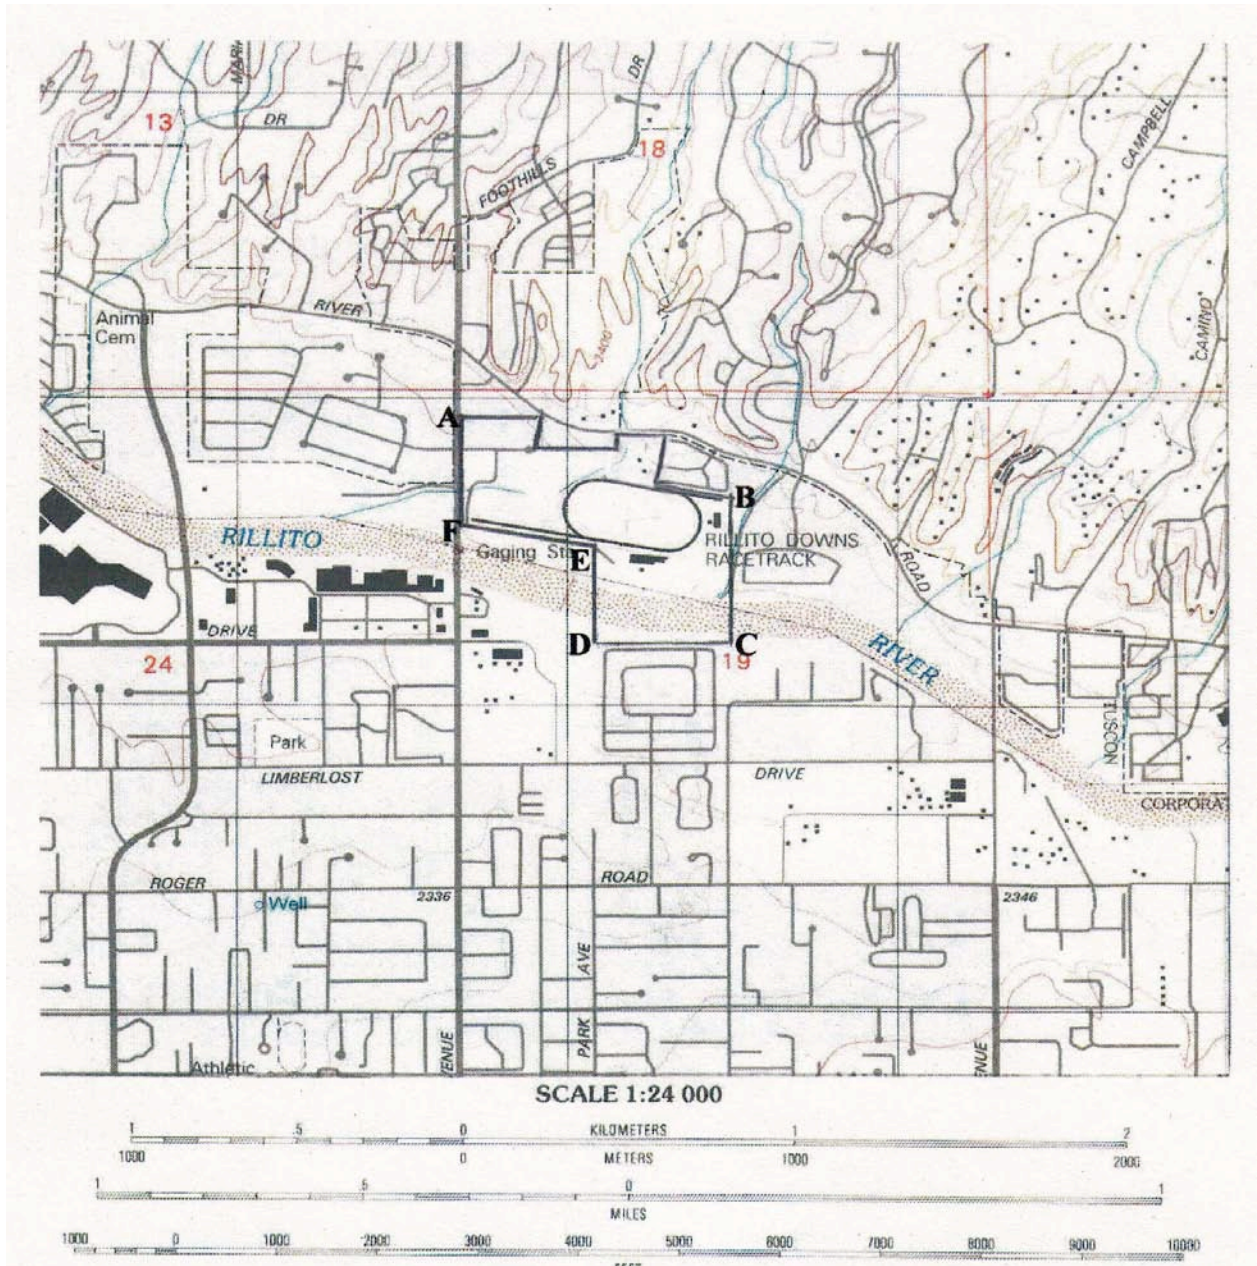

United States Department of the Interior  
National Park Service

National Register of Historic Places  
Continuation Sheet

Rillito Race Track
Name of Property
Pima County Arizona
County and State
N/A
Name of multiple listing (if applicable)

Section number Maps Page 23

District UTM References

Zone 12 Tucson North 7.5' Map UTMs	A 503680E 3672940N	D 504080E 3672200N
	B 504490E 3672690N	E 504080E 3672516N
	C 504490E 3672200N	F 503680E 3672590N

Map 1. USGS Map Excerpt showing Rillito Race Track (USGS 1996)

United States Department of the Interior  
National Park Service

National Register of Historic Places  
Continuation Sheet

Rillito Race Track
Name of Property
Pima County Arizona
County and State
N/A
Name of multiple listing (if applicable)

Map 3. RILLITO RACETRACK HISTORIC DISTRICT RESOURCES MAP  
\*NON-CONTRIBUTORS

United States Department of the Interior  
National Park Service

National Register of Historic Places  
Continuation Sheet

Rillito Race Track
Name of Property
Pima County Arizona
County and State
N/A
Name of multiple listing (if applicable)