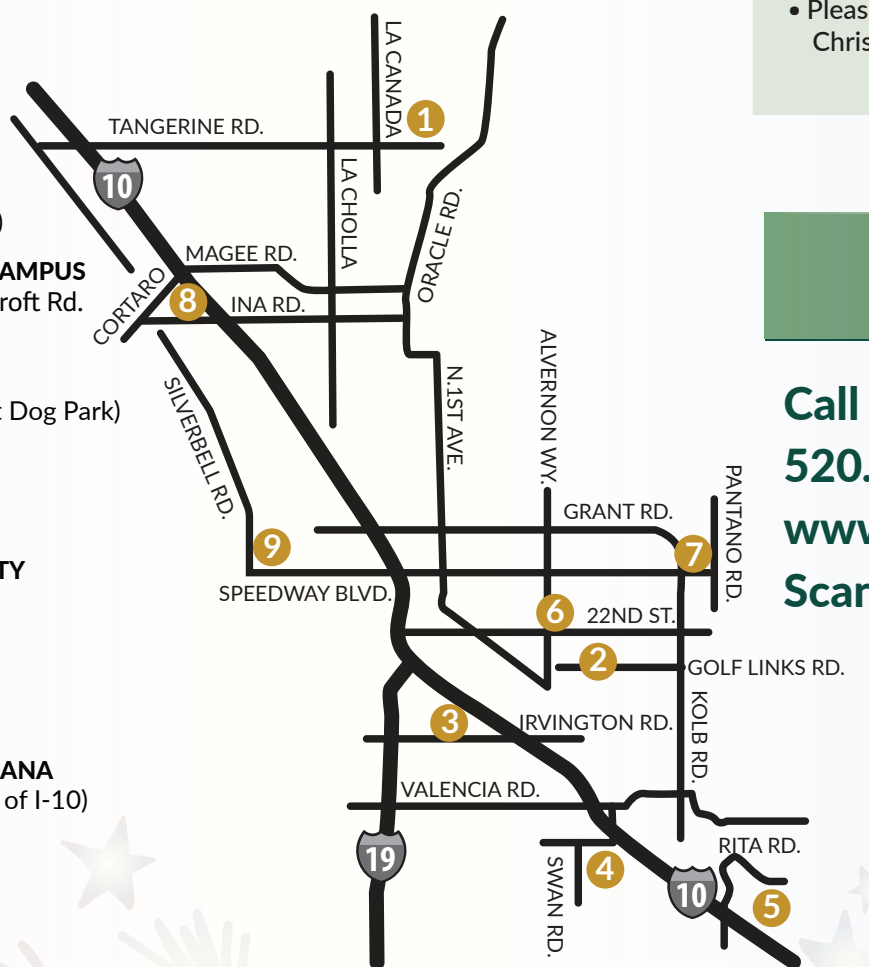

TUCSON
TREECYCLE

'Tis the Season to TreeCycle

Dec. 26th 2023 through Jan. 15th 2024

Just **remove everything** from the tree, including the stand, lights, ornaments, wire and tinsel. Then, drop it off at one of the **9 TreeCycle sites** located throughout Tucson, Oro Valley and Marana. It's that easy. Your tree will be mulched and used for composting.

Sponsored By: The City of Tucson Environmental and General Services • Parks & Recreation Departments
The Town of Oro Valley • Tank's Roll-off & Recycling Service

Recycle Your Christmas Tree

Important! Please take note

- The City of Tucson will **NOT** collect Christmas trees from curbs and alleys.
- TreeCycle sites **CANNOT** accept other green waste.
- Commercial tree lot overages are **NOT** accepted at TreeCycle sites, except for Los Reales Landfill, at posted landfill rate.
- Please do **NOT** leave trees outside the collection time or area due to fire hazard.
- Please remember: **LAST** day to drop off your Christmas tree: MLK Day (Monday January 15, 2024)

Visit the TreeCycle location nearest you

The following TreeCycle sites are open during daylight hours seven days a week unless otherwise noted.

- 1 ORO VALLEY TREECYCLE**
9451 N. Egleston Drive
- 2 GOLF LINKS SPORTS PARK**
2400 S. Craycroft Rd.
- 3 TUCSON RODEO GROUNDS**
3rd Ave. (North of Irvington Rd.)
- 4 LOS REALES SUSTAINABILITY CAMPUS**
5300 E. Los Reales Rd. at Craycroft Rd.
Mon – Sat, 6 a.m. – 5 p.m.
- 5 PURPLE HEART PARK**
9820 E. Rees Loop (Tree drop at Dog Park)
- 6 RANDOLPH GOLF COURSE**
602 S. Alvernon Way
- 7 TANK'S SPEEDWAY RECYCLING & LANDFILL FACILITY**
7301 E. Speedway Blvd.
(North on Prudence Rd.)
Mon – Fri, 7 a.m. – 4 p.m.
Sat, 7 a.m. – 2 p.m.
- 8 TANK'S INA LAND RECLAMATION FACILITY - MARANA**
5300 W. Ina Rd. (1/4 mile West of I-10)
Mon – Fri, 7 a.m. – 3:30 p.m.
Sat, 7 a.m. – 2 p.m.
- 9 JOAQUIN MURRIETA PARK**
1375 N. El Rio Drive
(in parking lot north of building)