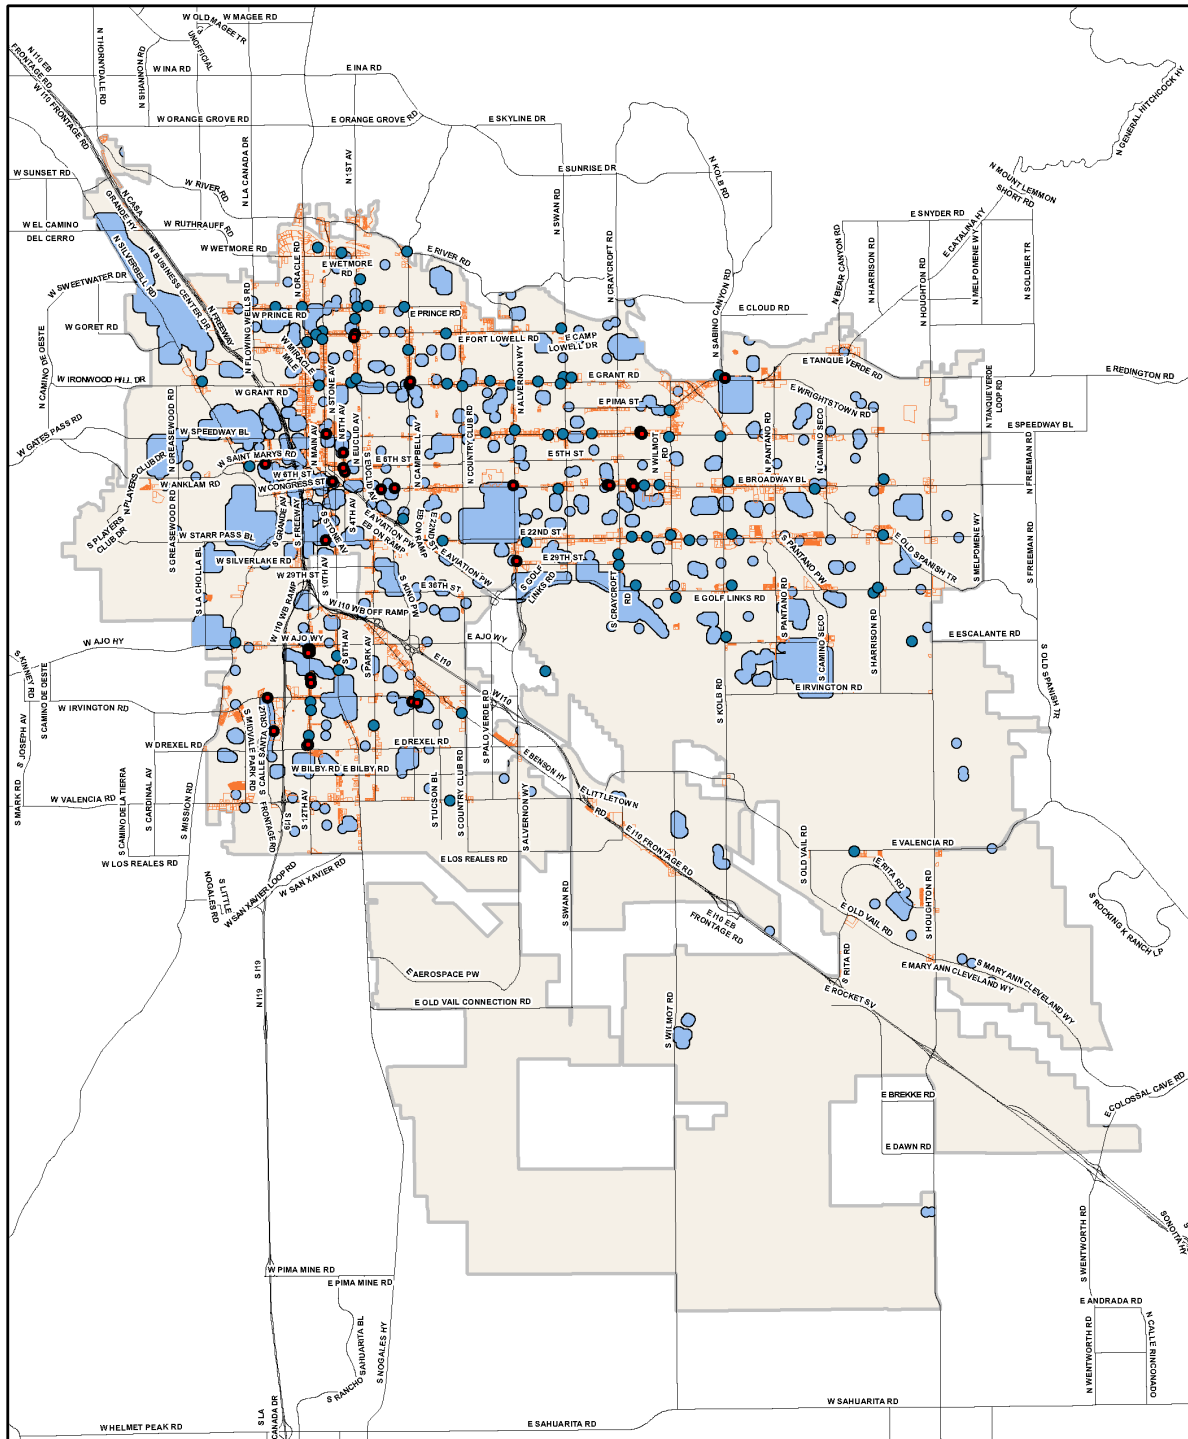

500 FT from Smoke Shops, Schools, and Parks

- Smoke Shops - Non-Conforming (34 of 109, 31.2%)
- Smoke Shops
- ▭ Commercial Parcels (9,174 - 75.6% of all commercial parcels)
- ▭ 500 FT Buffers of Smoke Shops, Schools, and Parks
- ▭ Tucson