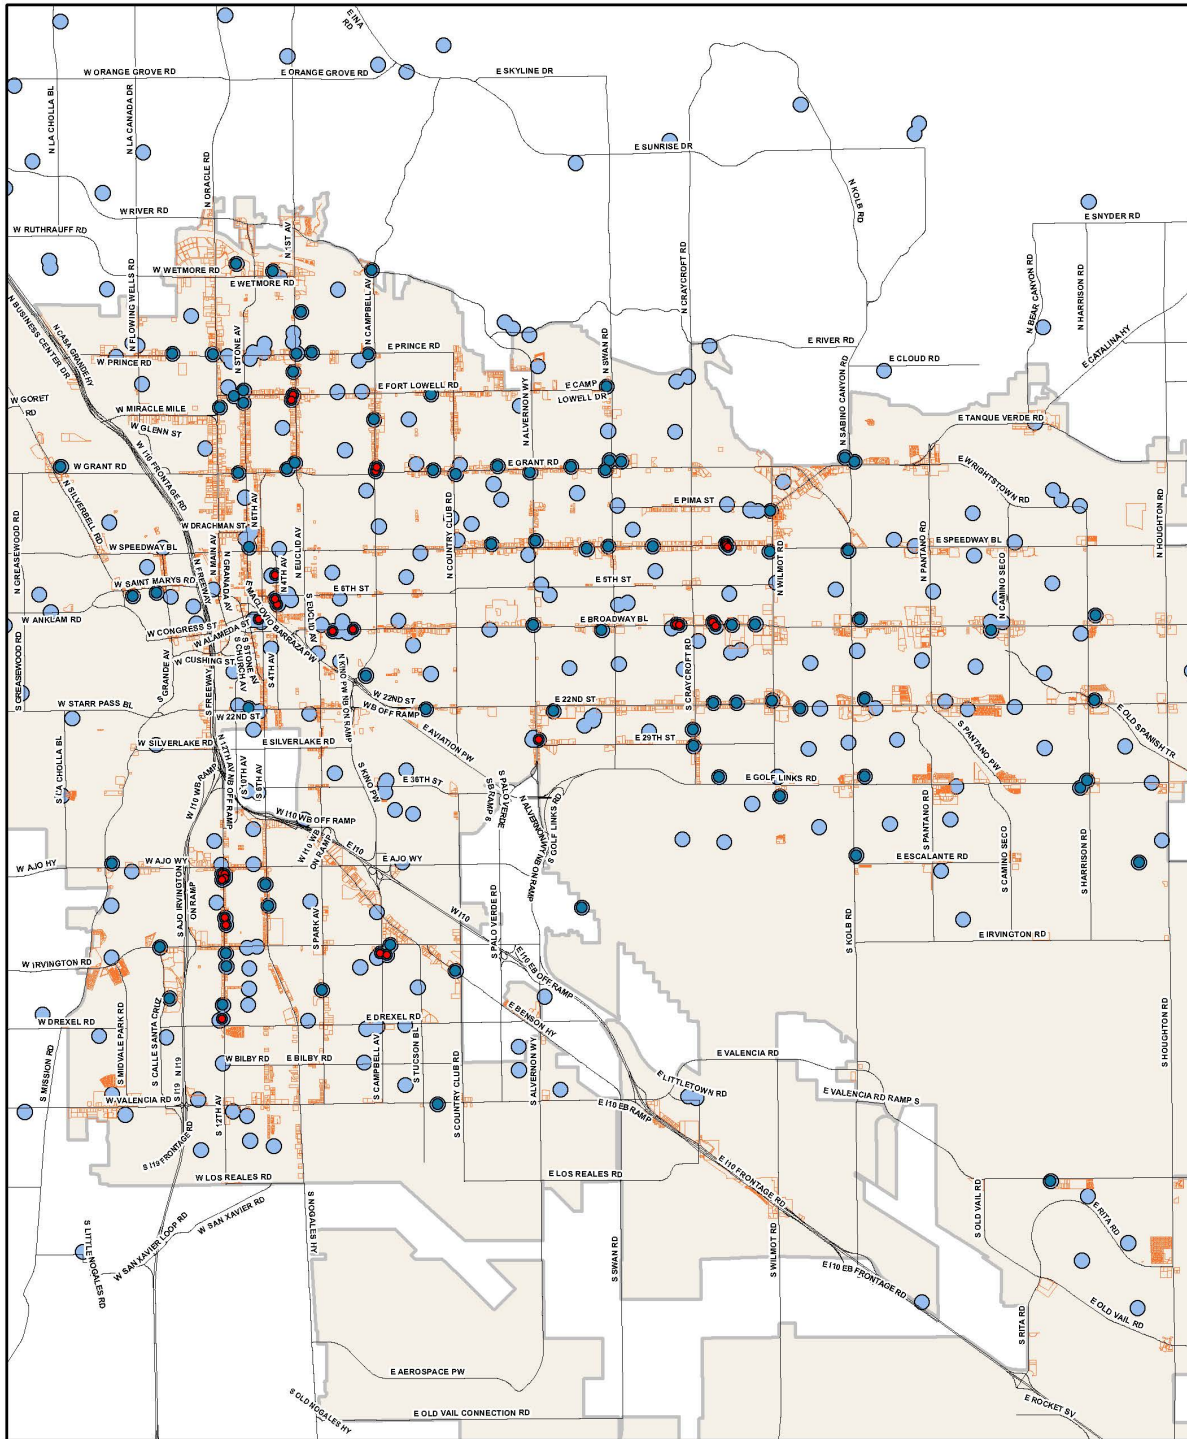

500 FT from Smoke Shops and Schools

- Smoke Shops - Non-Conforming (27 of 109, 24.8%)
- Smoke Shops
- ▭ Commercial Parcels (10,221 - 84.3% of all commercial parcels)
- ▭ 500 FT Buffers of Smoke Shops and Schools
- ▭ Tucson