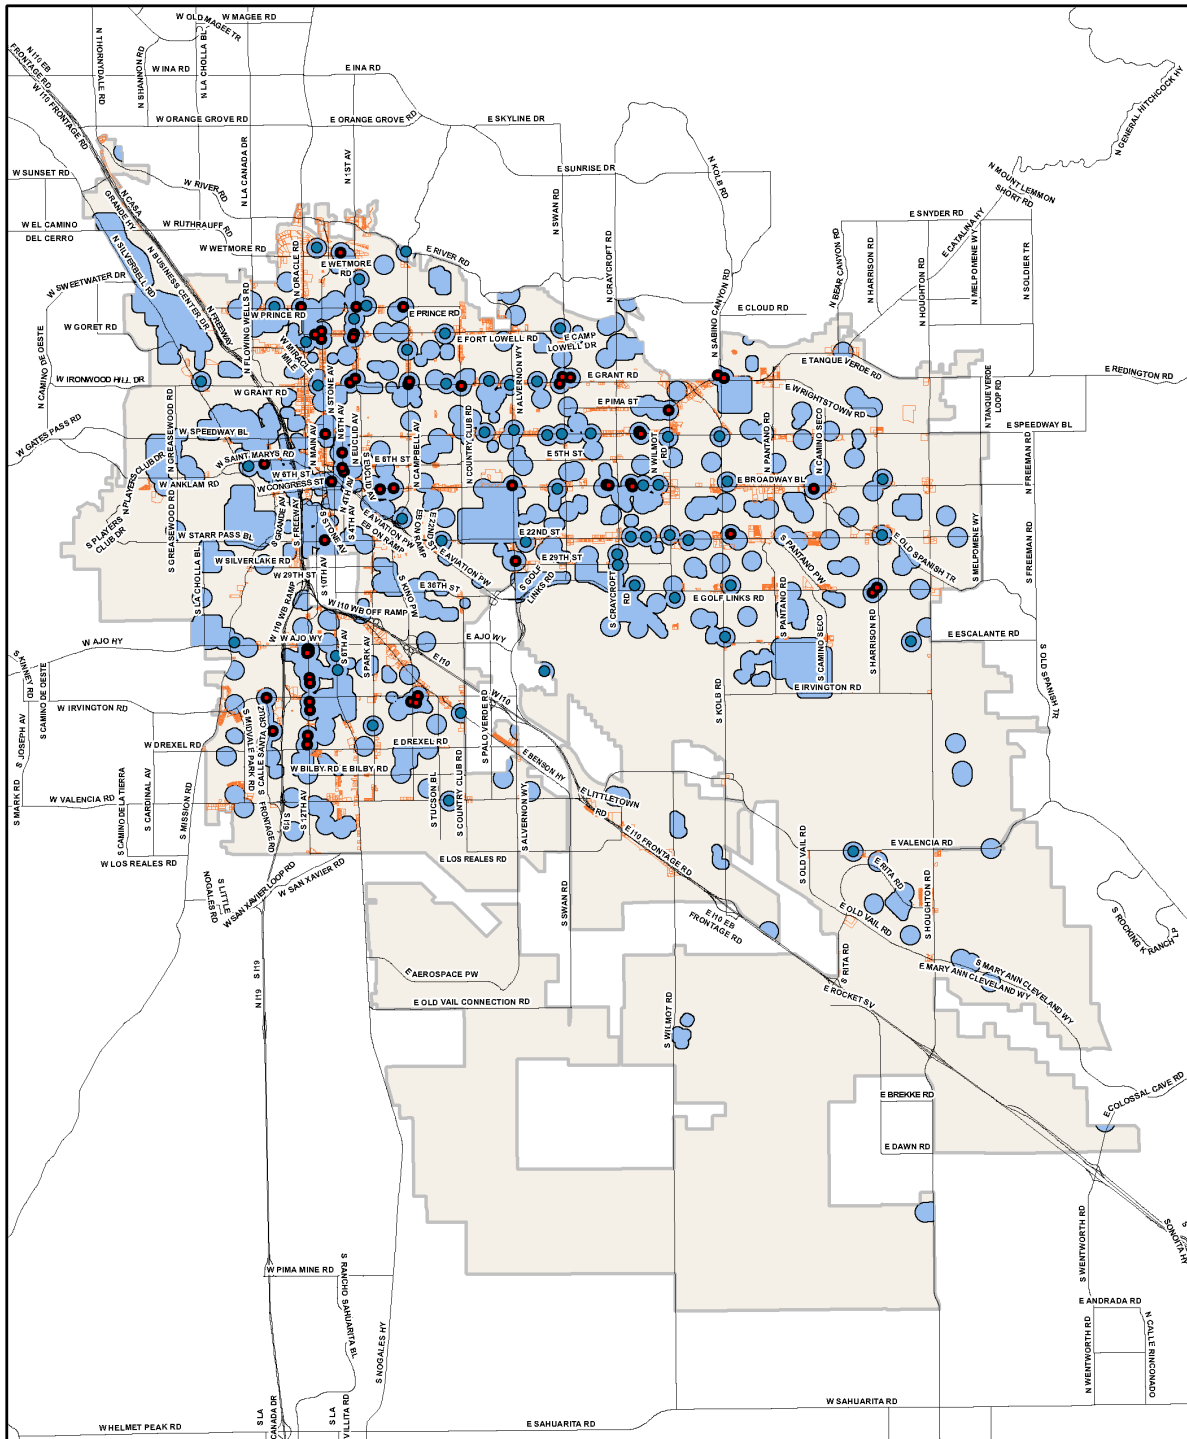

1,000 ft Smoke Shops and Schools, 500 ft Parks

- Smoke Shops - Non-Conforming (57 of 109, 52.3%)
- Smoke Shops
- ▭ Commercial Parcels (6,489 - 53.5% of all commercial parcels)
- ▭ 1,000 ft buffer of Smoke Shops and Schools, 500 ft Parks
- ▭ Tucson